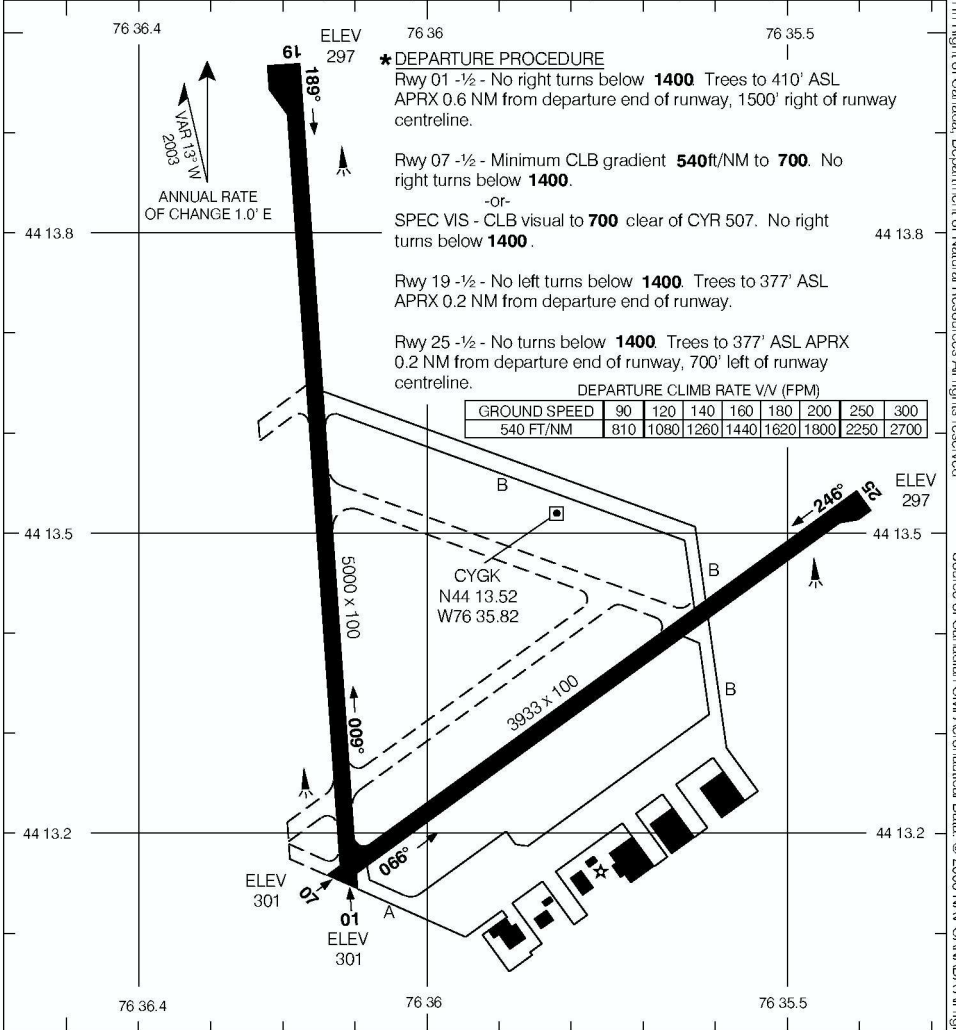

AERODROME CHART

KINGSTON
KINGSTON ON

☉ RADIO
122.5 (MF 5 NM) 238.3
O/T TFC 122.5 (ATF 5 NM)

☉ DEP RADIO
O/T MONTREAL CENTRE
135.05 398.4

DECLARED DISTANCES

	01	19	07	25				
TORA	5000	5000	3933	3933				
TODA	6000	6000	4933	4933				
ASDA	5000	5000	3933	3933				
LDA	5000	5000	3933	3933				

AERODROME CHART
EFF 13 APR 06

CHANGE: Editorial

KINGSTON ON
KINGSTON

NAD83