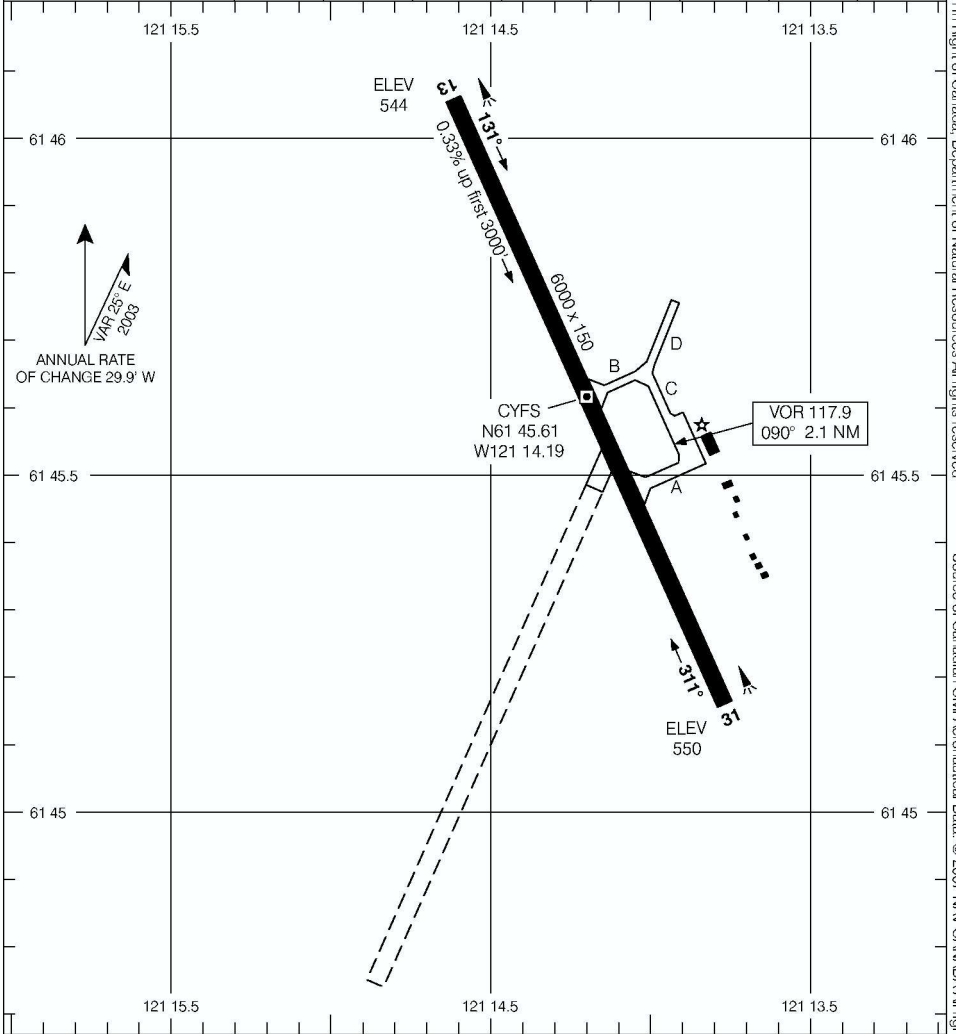

AERODROME CHART

FORT SIMPSON
FORT SIMPSON NT

APRT RADIO 122.2 (MF 15 NM)	DEP ARCTIC RADIO(RCO) 126.7 296.6	PAL EDMONTON CENTRE 135.4
---------------------------------------	---	---

DECLARED DISTANCES	13	31				
	TORA	6000	6000			
TODA	6200	6200				
ASDA	6000	6000				
LDA	6000	6000				

TAKE-OFF MINIMA	SCALE IN FEET
Rwys 13, 31: ½	2000 1000 0 1000 2000

© 2007 Her Majesty The Queen In Right of Canada, Department of Natural Resources All rights reserved. Source of Canadian Civil Aeronautical Data © 2007 NAV CANADA All rights reserved.