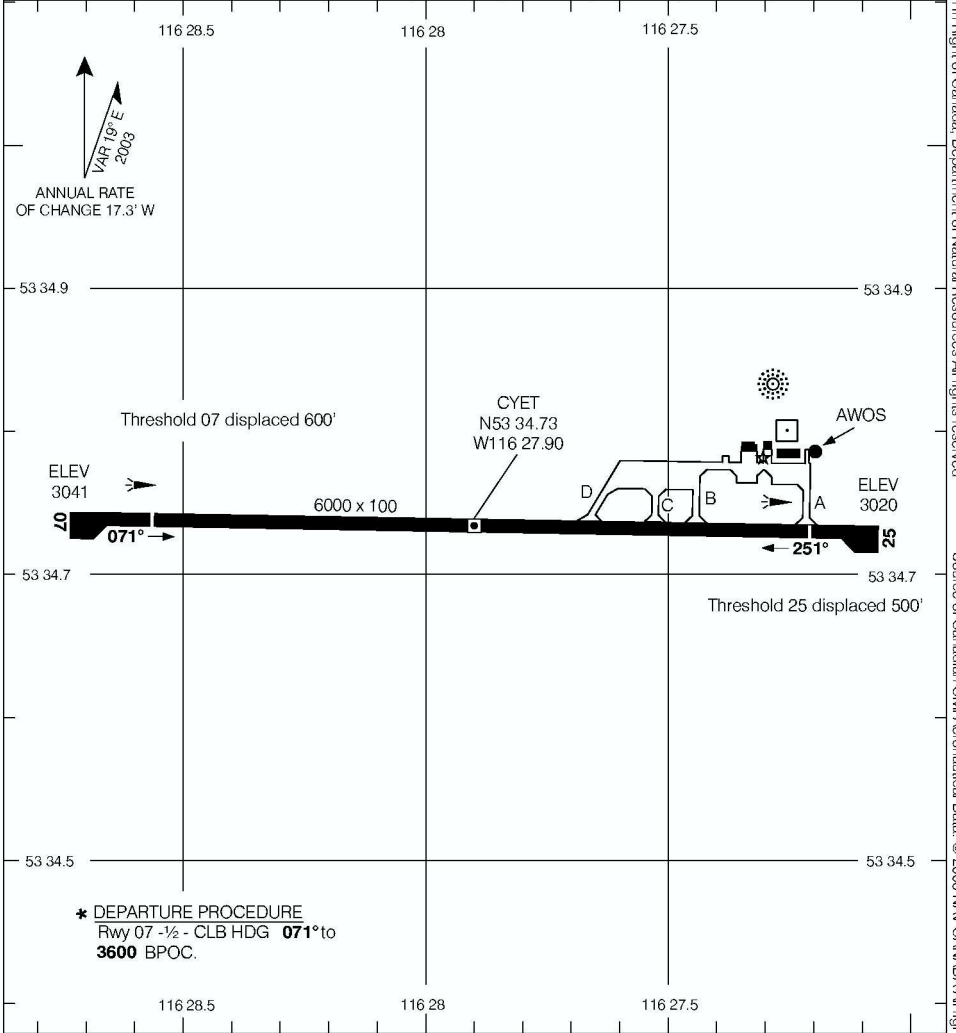

AERODROME CHART

EDSON
EDSON AB

**RADIO
EDMONTON
126.7**

**TFC
123.2
(ATF 5 NM)**

DECLARED DISTANCES

	07	25					
TORA	6000	6000					
TODA	6200	6200					
ASDA	6000	6000					
LDA	5400	5500					

*** DEPARTURE PROCEDURE**
Rwy 07 - ½ - CLB HDG **071°** to
3600 BPOC.

TAKE-OFF MINIMA

Rwy 07: *****
Rwy 25: ½

AERODROME CHART
EFF 8 JUN 06

CHANGE: Editorial

EDSON AB
EDSON
NAD83

© 2006 Her Majesty The Queen In Right of Canada, Department of Natural Resources All rights reserved. Source of Canadian Civil Aeronautical Data: © 2006 NAV CANADA All rights reserved.