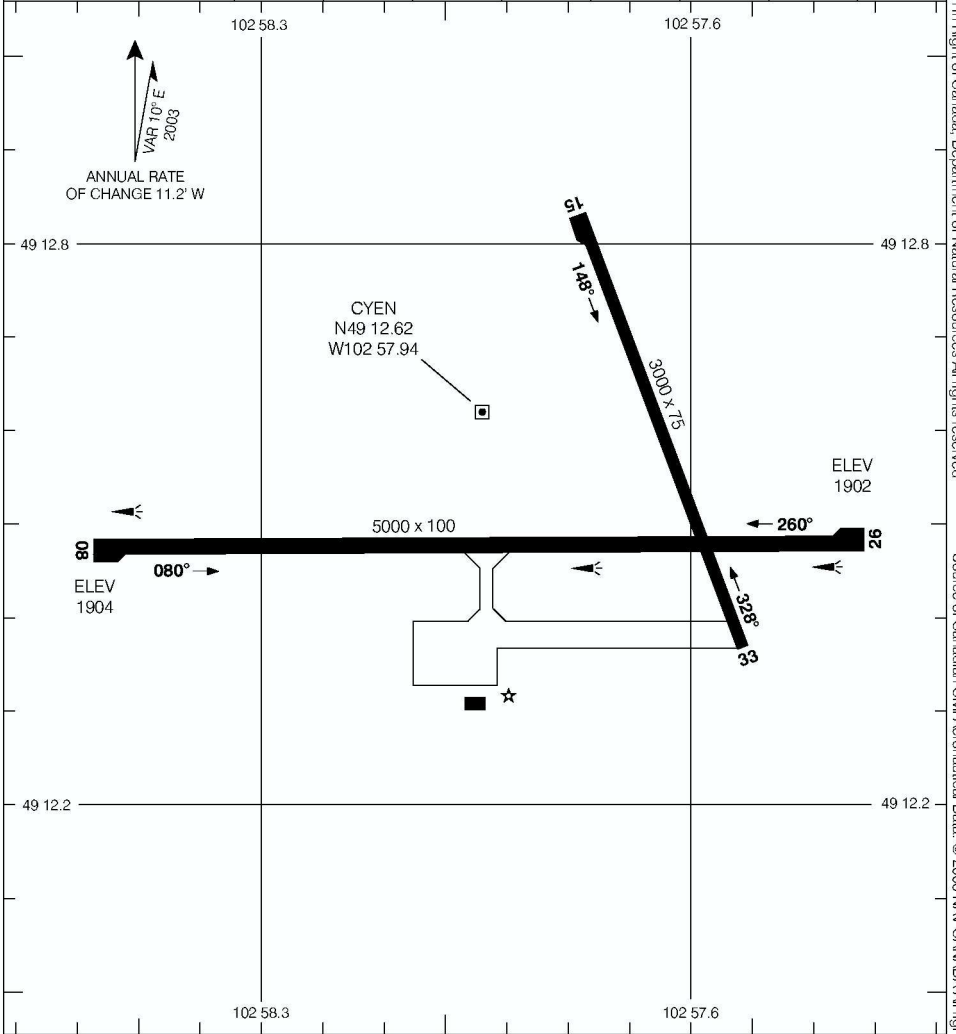

AERODROME CHART

ESTEVAN
ESTEVAN SK

RADIO (DRCO)
EDMONTON
123.55

UNICOM
123.0 (ATF 5 NM)
O/T TFC 123.0

DECLARED DISTANCES							
	08	26	15	33			
TORA	5000	5000	3000	3000			
TODA	5000	5000	3000	3000			
ASDA	5000	5000	3000	3000			
LDA	5000	5000	3000	3000			

TAKE-OFF MINIMA

All Rwys: NOT ASSESSED

SCALE IN FEET

1000 0 1000

AERODROME CHART
EFF 13 APR 06

CHANGE: Declared distances; COMM

ESTEVAN SK
ESTEVAN
NAD83

© 2006 Her Majesty The Queen In Right of Canada, Department of Natural Resources All rights reserved. Source of Canadian Civil Aeronautical Data © 2006 NAV CANADA All rights reserved.