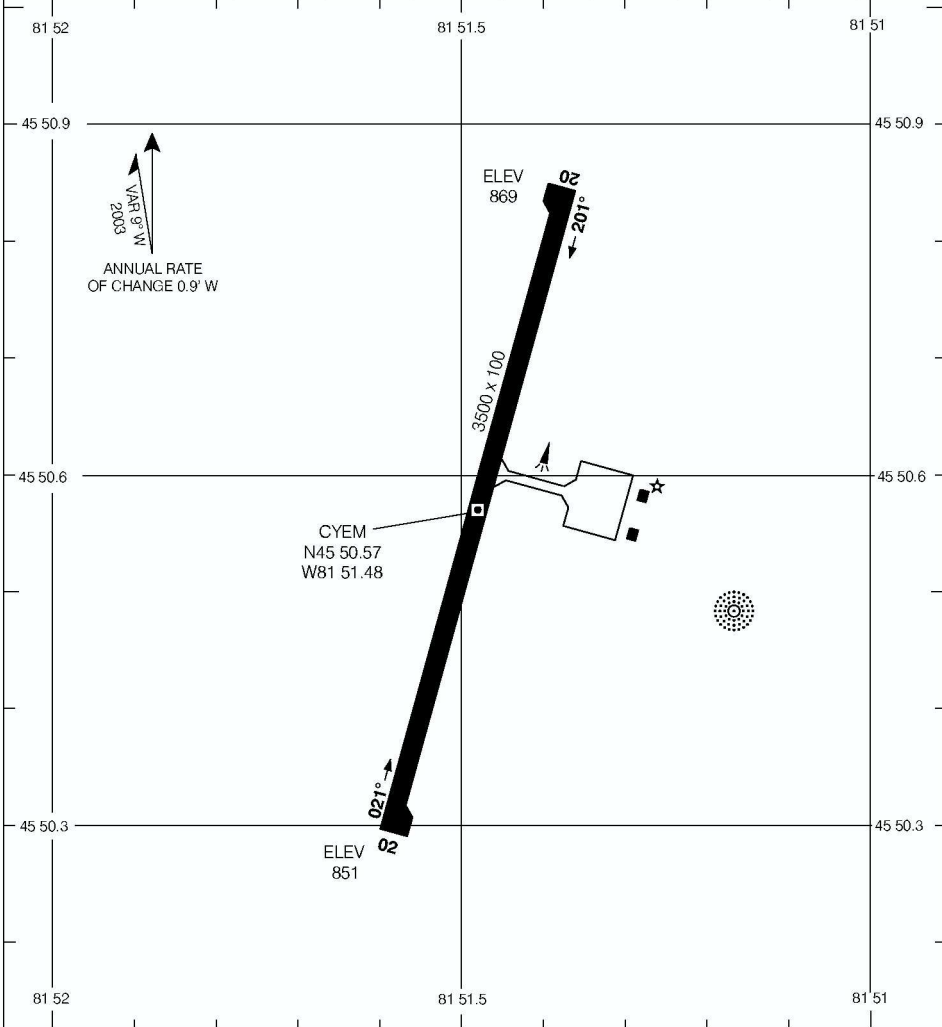

# AERODROME CHART

MANITOWANING /MANITOULIN EAST MUNI  
MANITOWANING ON

**UNICOM**  
**122.8 (ATF 5 NM)**  
**O/T TFC 122.8**

**DEP**  
**TORONTO CENTRE**  
**135.4 260.9**

**DECLARED DISTANCES**

	02	20						
TORA	3500	3500						
TODA	3700	4500						
ASDA	3500	3500						
LDA	3500	3500						

**TAKE-OFF MINIMA**

Rwys 02, 20: ½

**SCALE IN FEET**

**AERODROME CHART**  
EFF 13 APR 06

CHANGE: Editorial

MANITOWANING ON  
MANITOWANING /MANITOULIN EAST MUNI  
NAD83

© 2006 Her Majesty The Queen in Right of Canada, Department of Natural Resources All rights reserved  
Source of Canadian Civil Aeronautical Data © 2006 NAV CANADA All rights reserved