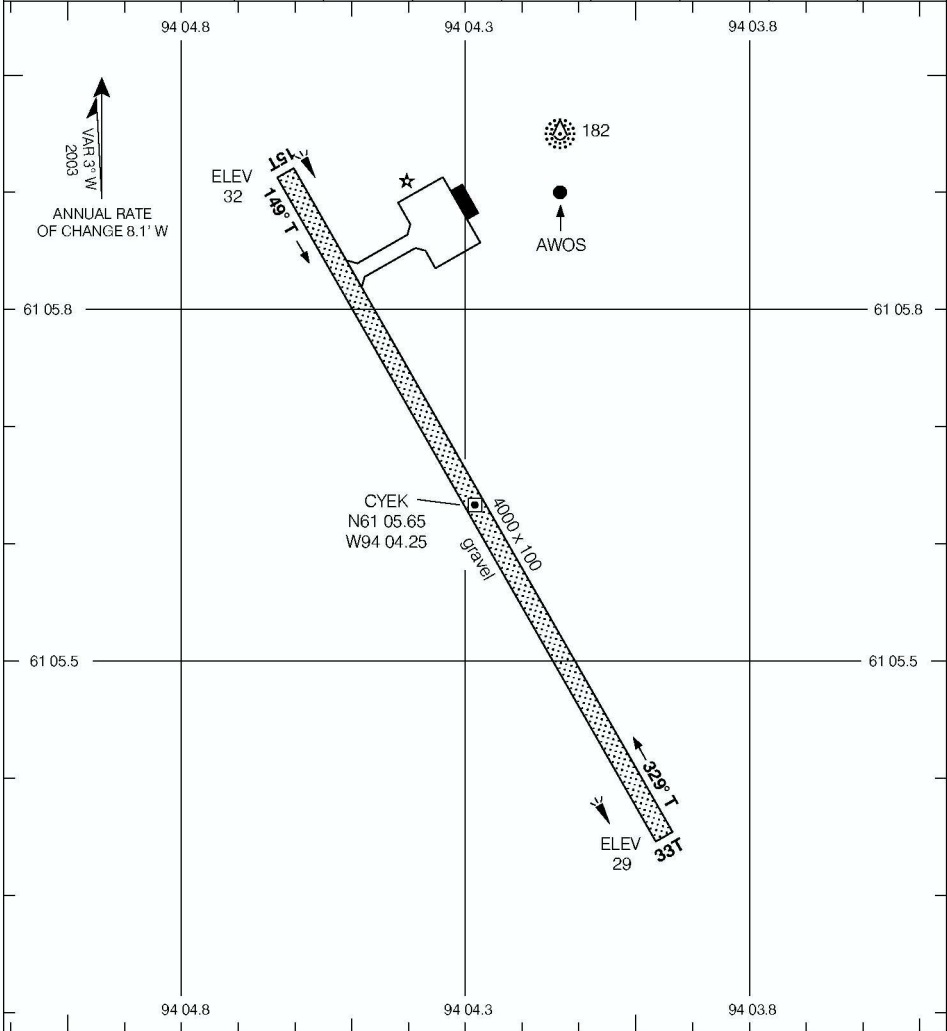

# AERODROME CHART

ARVIAT  
ARVIAT NU

**AWOS**  
**128.7**

**APRT RADIO**  
**122.1 (MF 5 NM)**  
**O/T TFC 122.1**

**DECLARED DISTANCES**

	15T	33T					
TORA	4000	4000					
TODA	5000	4500					
ASDA	4000	4000					
LDA	4000	4000					

**TAKE-OFF MINIMA**

Rwys 15T, 33T: ½

**AERODROME CHART**  
EFF 8 JUN 06

CHANGE: Editorial

ARVIAT NU  
ARVIAT  
NAD83

© 2006 Her Majesty The Queen In Right of Canada, Department of Natural Resources All rights reserved  
Source of Canadian Civil Aeronautical Data: © 2006 NAV CANADA All rights reserved