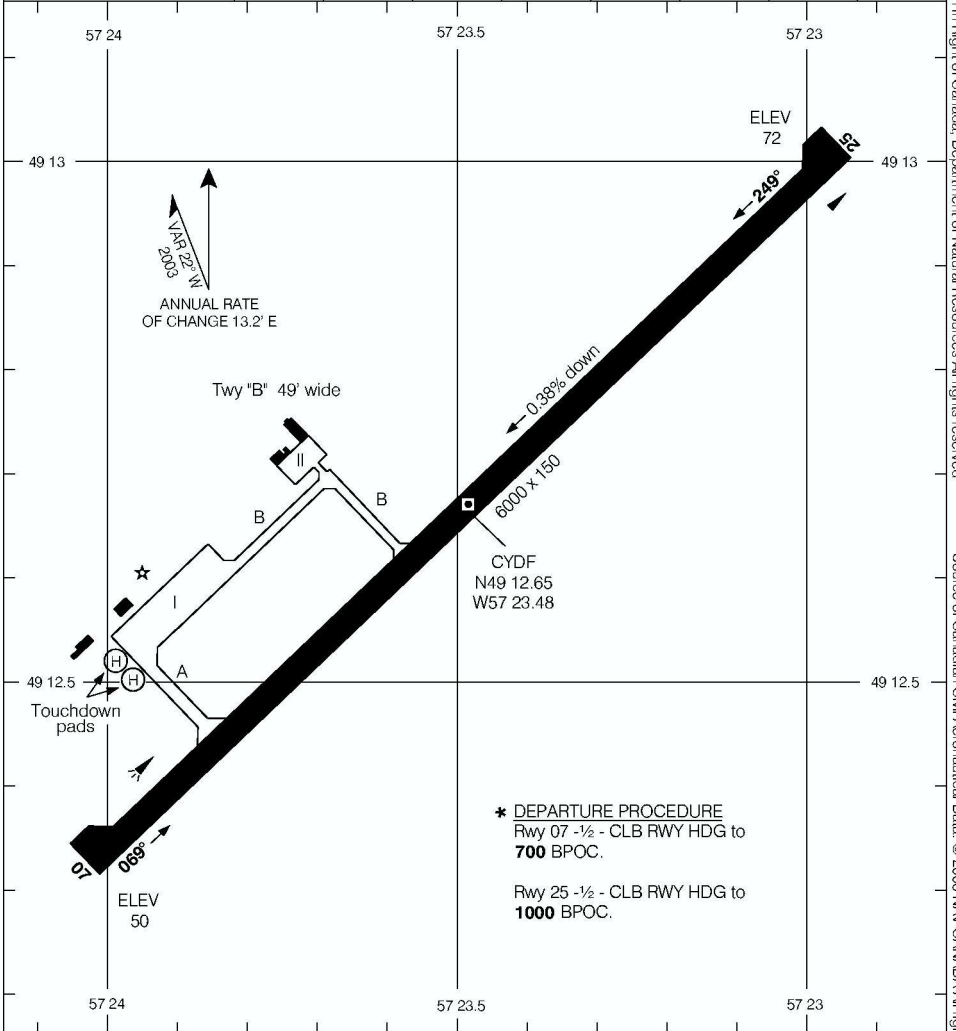

AERODROME CHART

DEER LAKE
DEER LAKE NL

RADIO
122.2 (MF 5 NM)
239.6

DEP
GANDER CENTRE
134.6

DECLARED DISTANCES

	07	25						
TORA	6000	6000						
TODA	7000	7000						
ASDA	6000	6000						
LDA	6000	6000						

* DEPARTURE PROCEDURE
Rwy 07 -½ - CLB Rwy HDG to
700 BPOC.

Rwy 25 -½ - CLB Rwy HDG to
1000 BPOC.

TAKE-OFF MINIMA

Rwys 07, 25: *

AERODROME CHART

EFF 13 APR 06

CHANGE: Editorial

DEER LAKE NL
DEER LAKE
NAD83