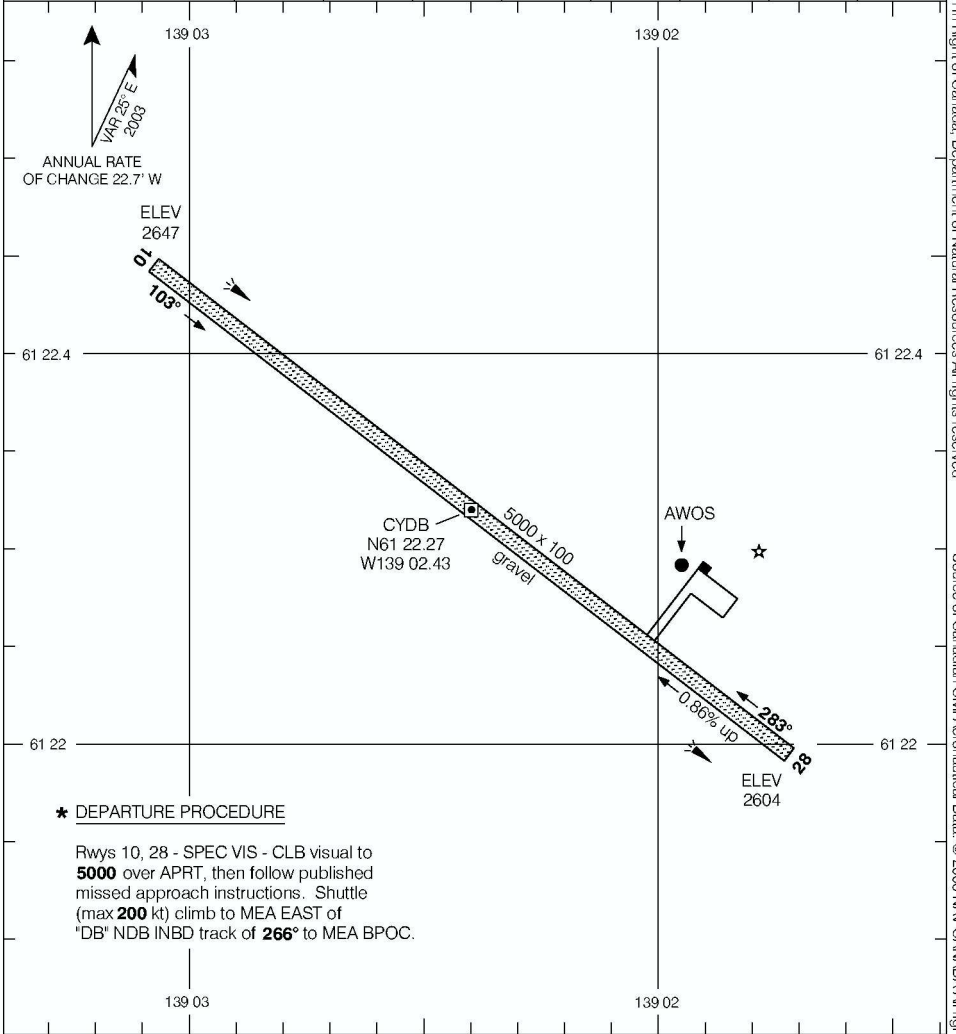

AERODROME CHART

BURWASH
BURWASH YT

AWOS 128.7	APRT RADIO 122.1 (MF 5 NM) O/T TFC 122.1	DEP WHITEHORSE RADIO(RCO) 126.7
----------------------	---	---

DECLARED DISTANCES	10	28					
	TORA	5000	5000				
TODA	5500	5500					
ASDA	5000	5000					
LDA	5000	5000					

*** DEPARTURE PROCEDURE**

Rwys 10, 28 - SPEC VIS - CLB visual to **5000** over APRT, then follow published missed approach instructions. Shuttle (max **200** kt) climb to MEA EAST of "DB" NDB INBD track of **266°** to MEA BPOC.

TAKE-OFF MINIMA Rwys 10; 28: *	SCALE IN FEET 1000 500 0 1000 2000
--	--

© 2006 Her Majesty The Queen In Right of Canada, Department of Natural Resources All rights reserved. Source of Canadian Civil Aeronautical Data © 2006 NAV CANADA All rights reserved.