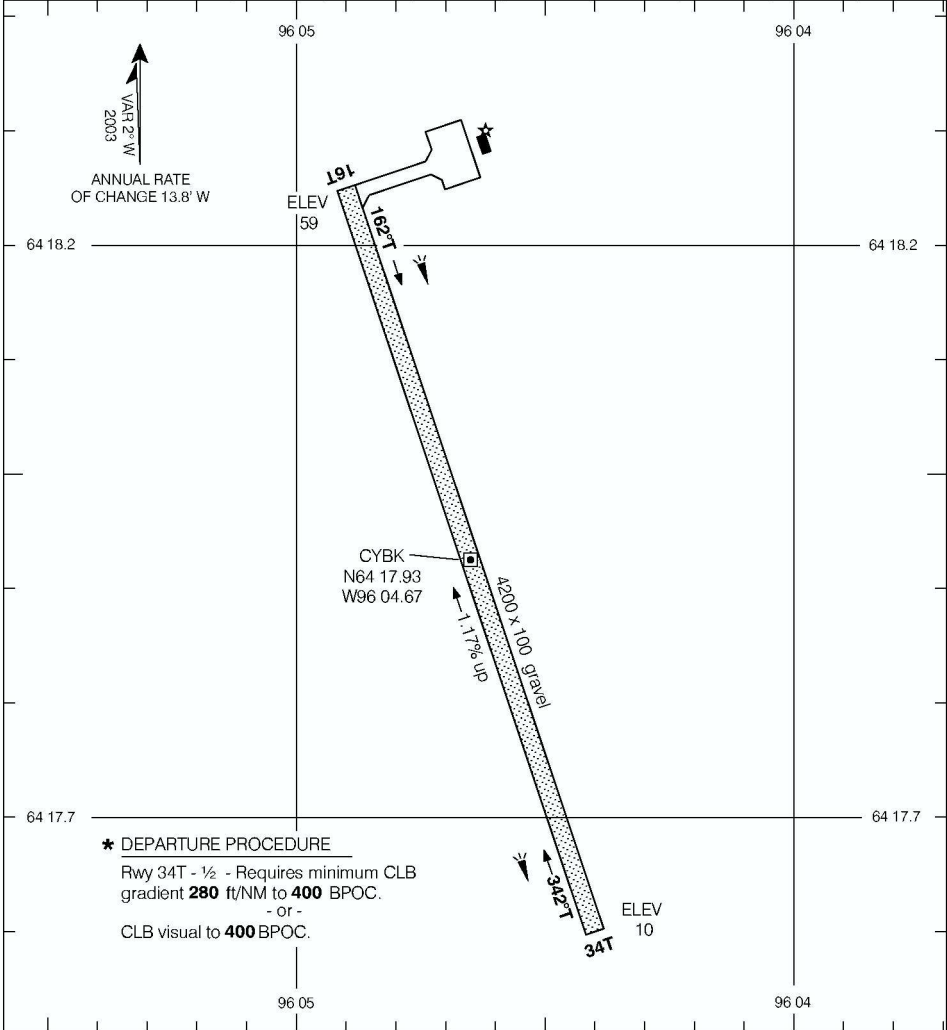

AERODROME CHART

BAKER LAKE
BAKER LAKE NU

APRT RADIO
122.1 (MF 5 NM)

DECLARED DISTANCES

	16T	34T					
TORA	4200	4200					
TODA	5200	4200					
ASDA	4200	4200					
LDA	4200	4200					

TAKE-OFF MINIMA

Rwy 16T: ½
Rwy 34T: *