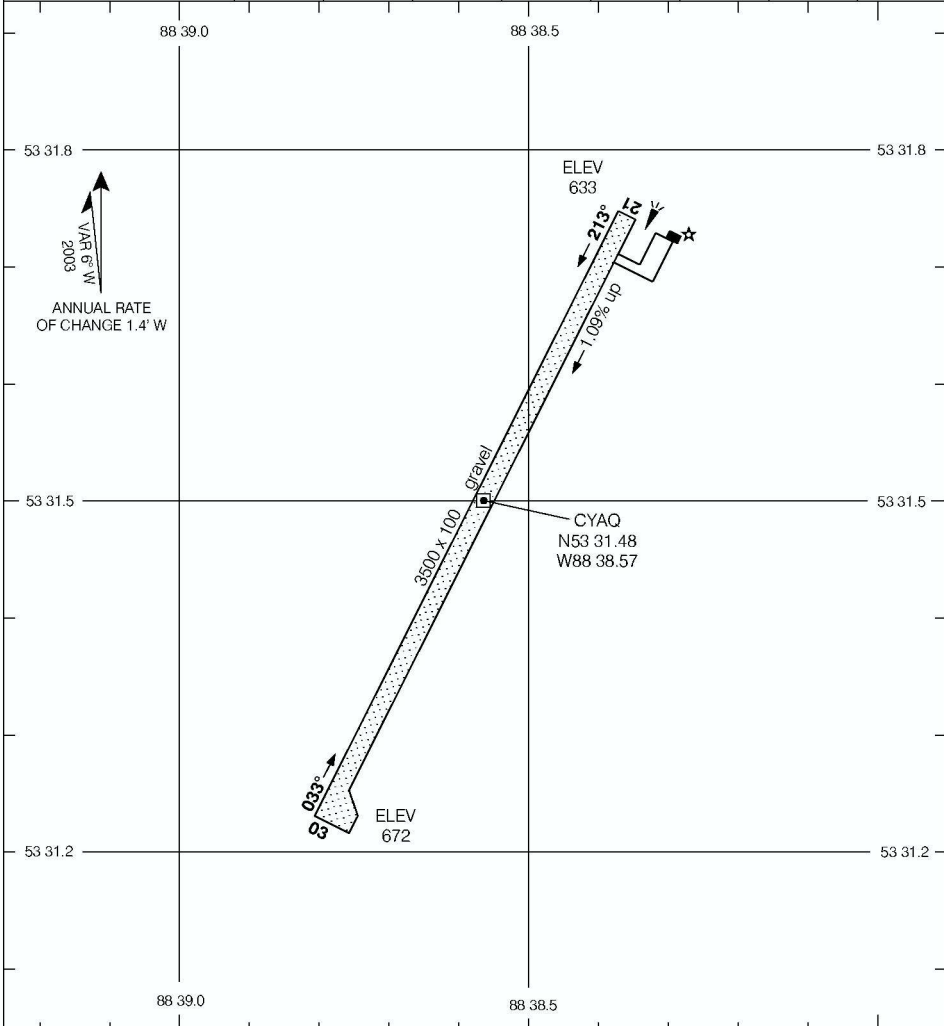

AERODROME CHART

KASABONIKA
KASABONIKA ON

TFC
123.2
(ATF 5 NM)

© 2006 Her Majesty The Queen in Right of Canada, Department of Natural Resources All rights reserved

Source of Canadian Civil Aeronautical Data © 2006 NAV CANADA All rights reserved

DECLARED DISTANCES	03	21					
TORA	_____	_____					
TODA	_____	_____					
ASDA	_____	_____					
LDA	_____	_____					

TAKE-OFF MINIMA
NOT ASSESSED

AERODROME CHART
EFF 13 APR 06

CHANGE: Editorial

KASABONIKA ON
KASABONIKA
NAD83