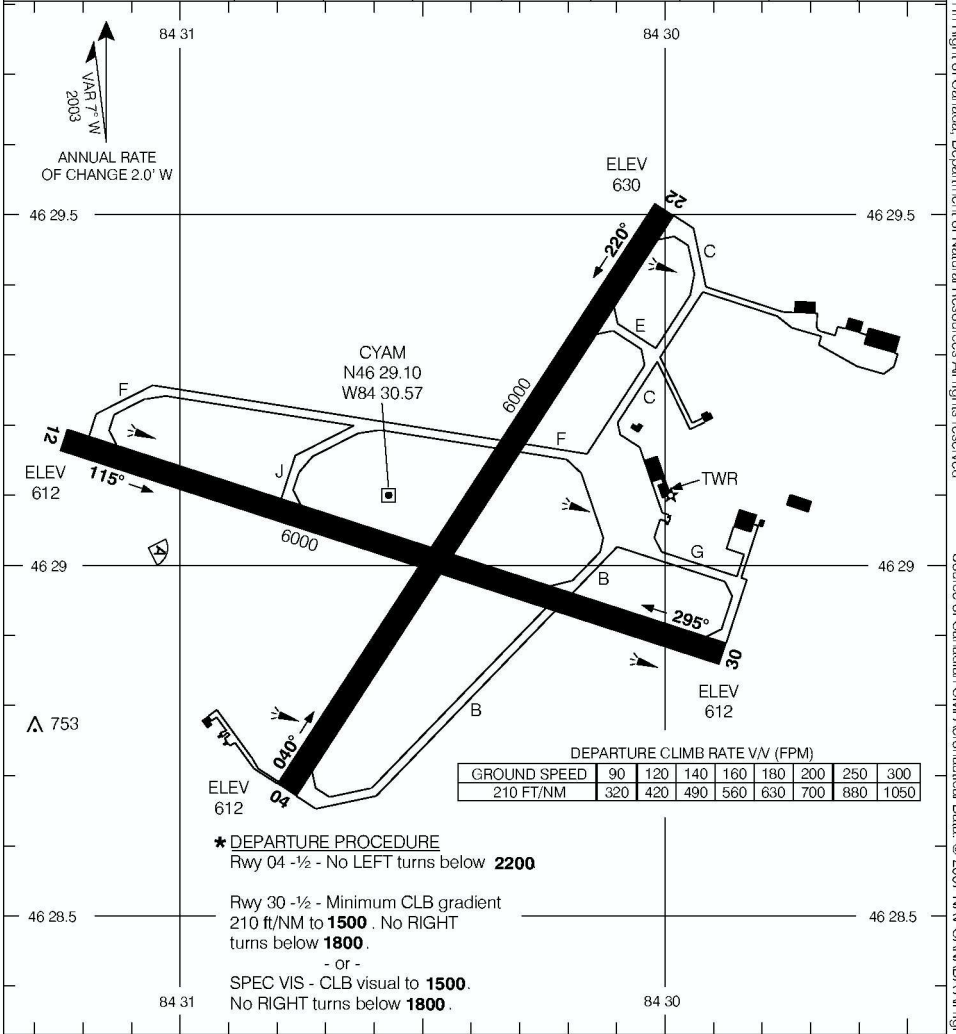

AERODROME CHART

SAULT STE. MARIE
SAULT STE. MARIE ON

VOT 110.0	ATIS 133.05	GND 121.7 395.2	TWR 118.8 236.6 O/T RDO 118.8 (MF 5 NM)	DEP TORONTO CENTRE 132.65 344.5
---------------------	-----------------------	------------------------------	--	--

DECLARED DISTANCES	04	22	12	30
TORA	6000	6000	6000	6000
TODA	7000	7000	7000	7000
ASDA	6000	6000	6000	6000
LDA	6000	6000	6000	6000

TAKE-OFF MINIMA	SCALE IN FEET
Rwys 04, 12, 22: ½ Rwy 30: *	1000 0 1000 2000

AERODROME CHART CHANGE: Departure procedure SAULT STE. MARIE ON SAULT STE. MARIE NAD83
EFF 15 MAR 07

© 2007 Her Majesty The Queen In Right of Canada, Department of Natural Resources All rights reserved. Source of Canadian Civil Aeronautical Data © 2007 NAV CANADA All rights reserved.