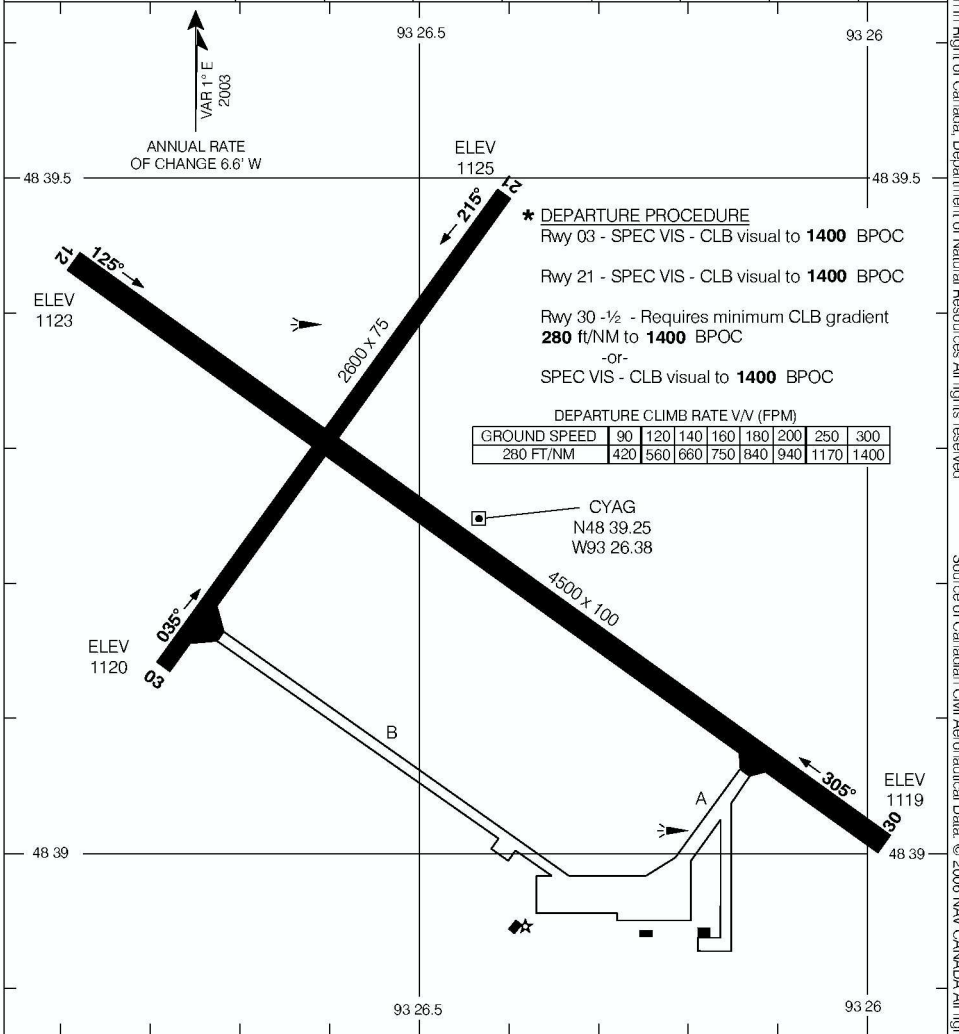

# AERODROME CHART

FORT FRANCES MUNI  
FORT FRANCES ON

<b>AWOS FALLS INTL 120.0</b>	<b>DEP MINNEAPOLIS CENTRE 120.9</b>	<b>UNICOM 122.8 (ATF 5 NM) O/T TFC 122.8</b>
----------------------------------	---	--

DECLARED DISTANCES	12	30	03	21				
TORA	4500	4500	2600	2600				
TODA	5500	5500	3600	3600				
ASDA	4500	4500	2600	2600				
LDA	4500	4500	2600	2600				

TAKE-OFF MINIMA	
Rwy 12: 1/2	
Rwys 03; 21, 30: *	

**AERODROME CHART**  
EFF 13 APR 06