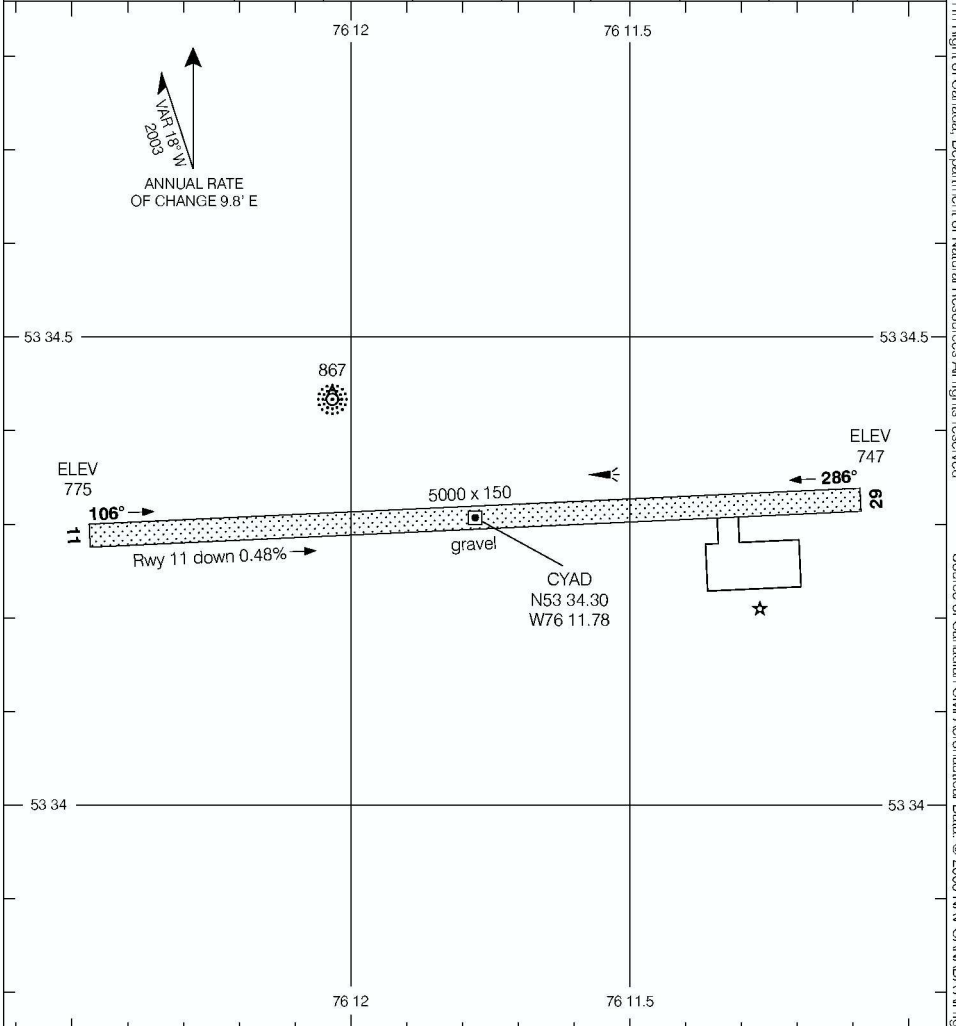

AERODROME CHART

LA GRANDE-3
SAKAMI QC

UNICOM (AU)
123.0 (ATF 5 NM)
O/T TFC 123.0

DECLARED DISTANCES	11	29					
TORA	5000	5000					
TODA	6000	6000					
ASDA	5260	5260					
LDA	5000	5000					

TAKE-OFF MINIMA	SCALE IN FEET
All Rwys: 1/2	