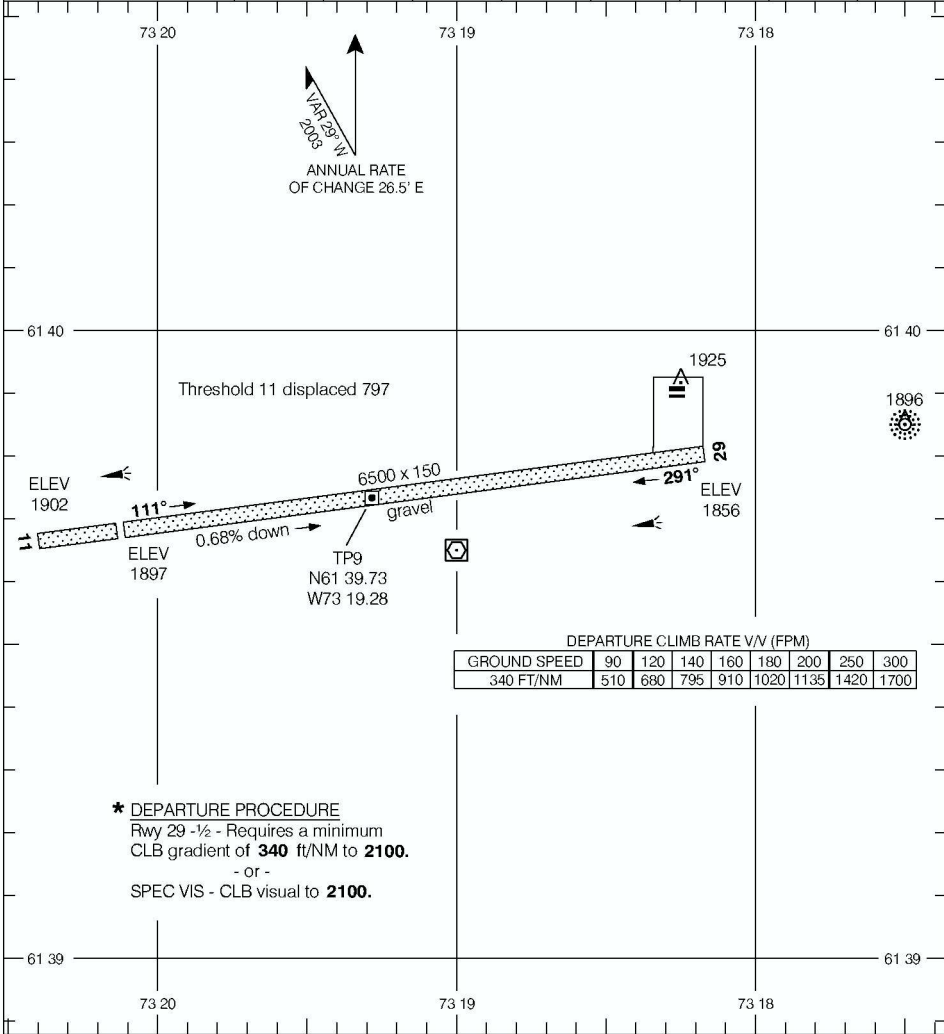

AERODROME CHART

KATTINIQ/DONALDSON
KATTINIQ QC

UNICOM (AU)
122.8 (ATF 5 NM)
O/T TFC 122.8

© 2006 Her Majesty The Queen In Right of Canada, Department of Natural Resources All rights reserved
Source of Canadian Civil Aeronautical Data © 2006 NAV CANADA All rights reserved

DECLARED DISTANCES	11	29						
TORA	6500	6500						
TODA	6500	6700						
ASDA	6500	6700						
LDA	5703	6500						

TAKE-OFF MINIMA	SCALE IN FEET
Rwy 11: 1/2 Rwy 29: *	1000 0 1000 2000 3000