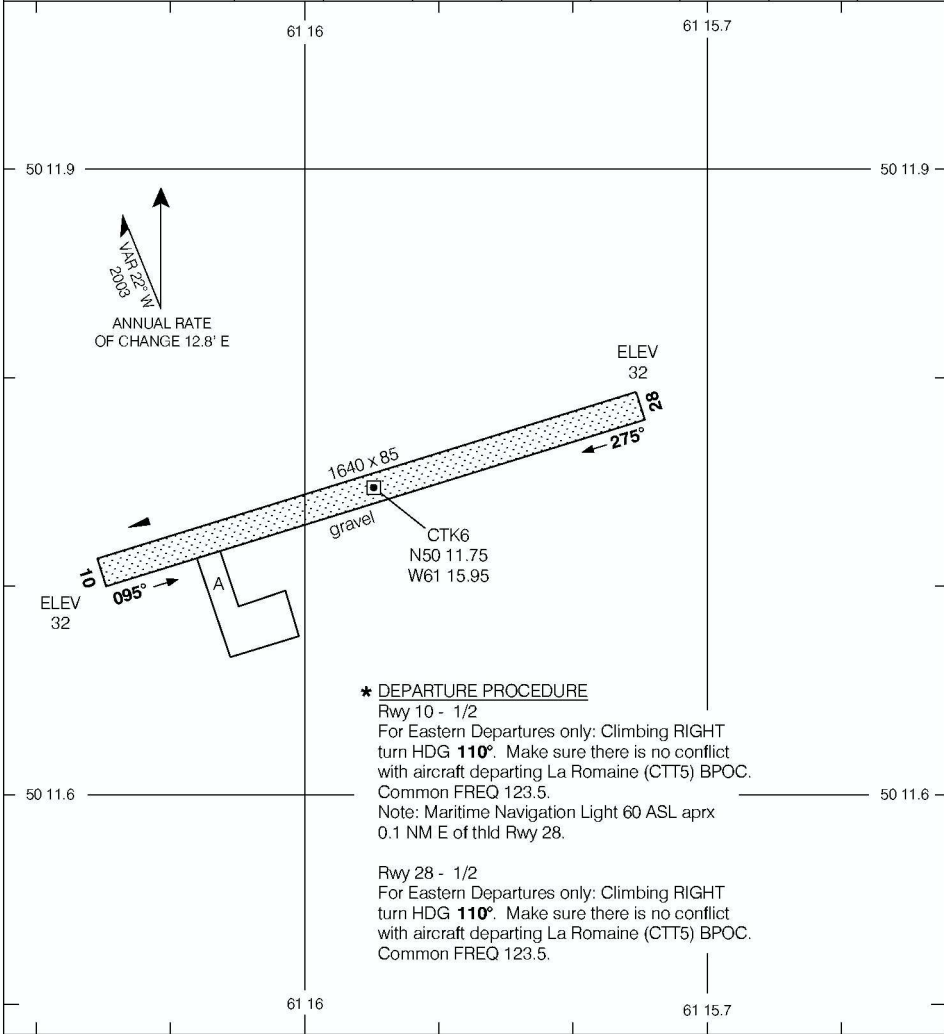

# AERODROME CHART

KEGASKA  
KEGASKA QC

**TFC**  
**123.5**  
**(ATF CORRIDOR)**

© 2007 Her Majesty The Queen In Right of Canada, Department of Natural Resources All rights reserved

Source of Canadian Civil Aeronautical Data © 2007 NAV CANADA All rights reserved

DECLARED DISTANCES	10	28						
TORA	1640	1640						
TODA	1640	1640						
ASDA	1640	1640						
LDA	1640	1640						

TAKE-OFF MINIMA

Rwys 10, 28: \*

AERODROME CHART  
EFF 18 JAN 07

CHANGE: A/D name

KEGASKA QC  
KEGASKA  
NAD83