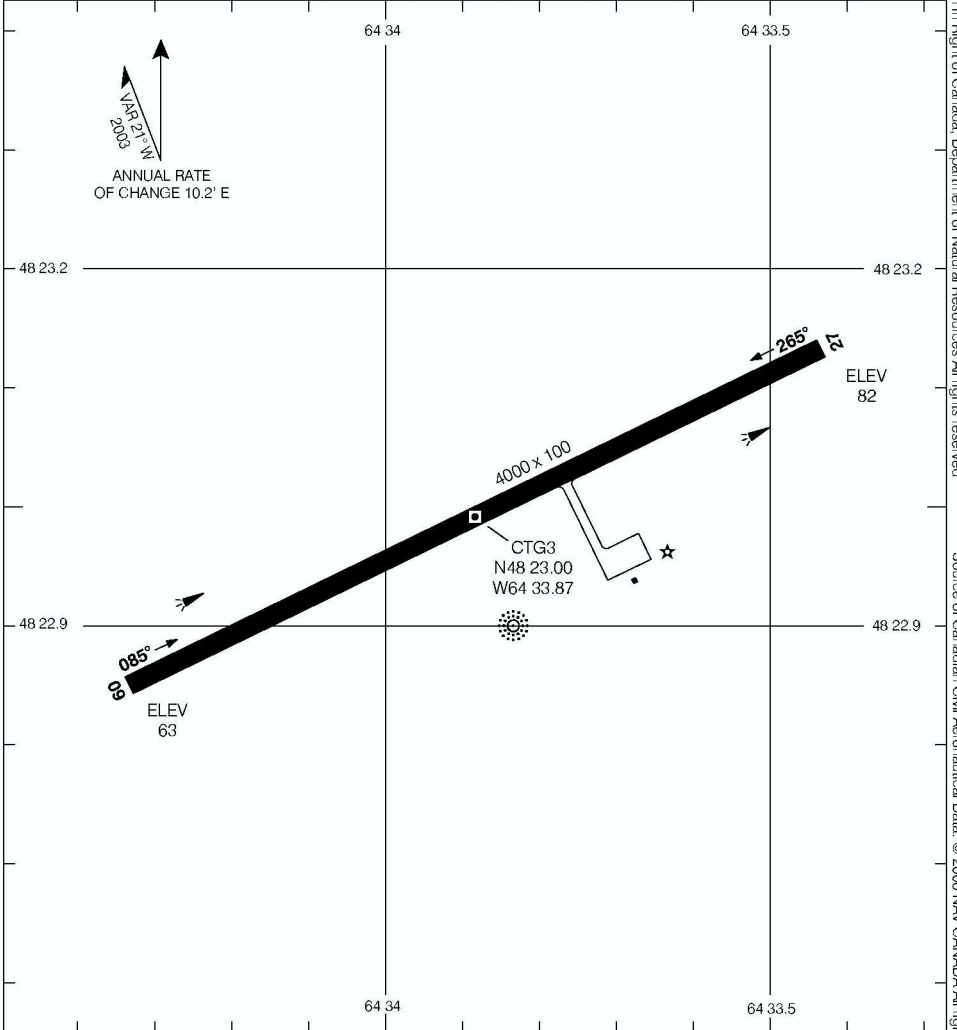

# AERODROME CHART

DU ROCHER-PERCÉ (PABOK)  
GRANDE-RIVIÈRE QC

UNICOM  
122.35 (ATF 5 NM)  
O/T TFC 122.35

DEP  
QUEBEC RADIO  
126.7

## DECLARED DISTANCES

	09	27					
TORA	4000	4000					
TODA	4000	4000					
ASDA	4000	4000					
LDA	4000	4000					

## TAKE-OFF MINIMA

Rwys 09, 27: ½

## SCALE IN FEET