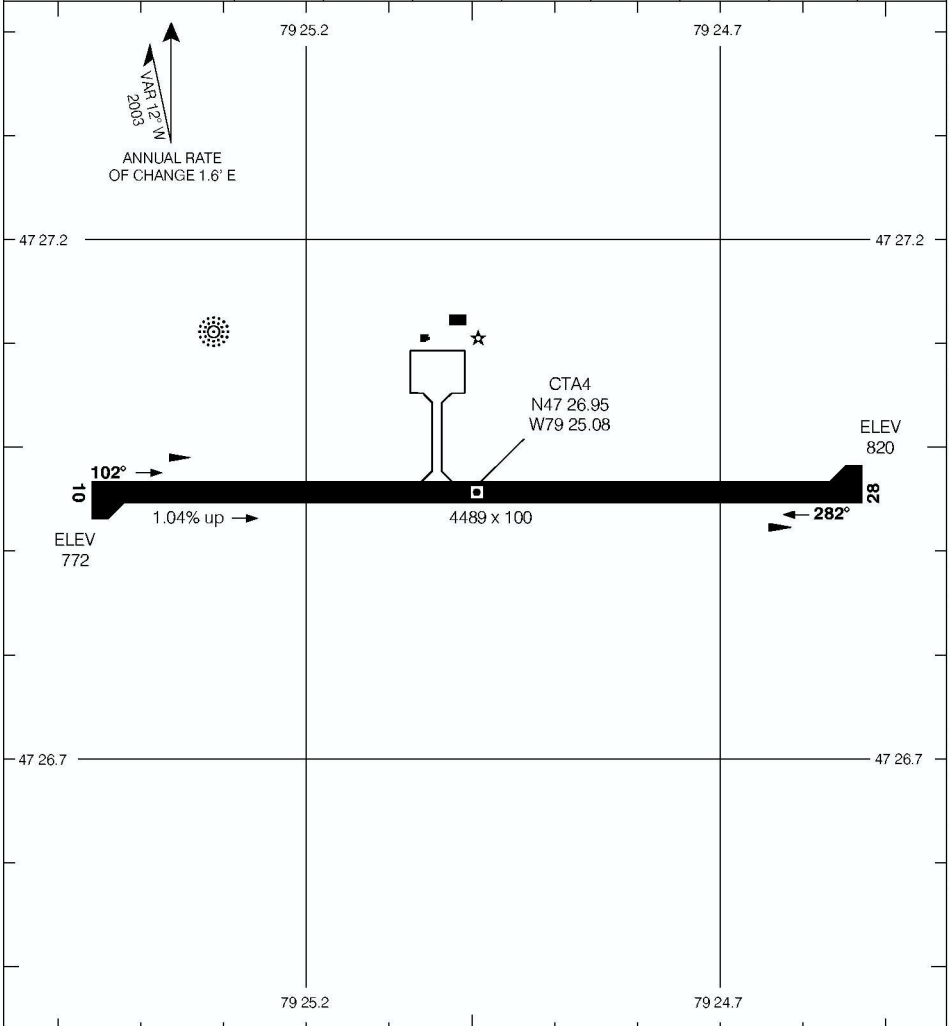

AERODROME CHART

ST-BRUNO-DE-GUIGUES
ST-BRUNO-DE-GUIGUES QC

TFC 123.2 (ATF 5 NM)	DEP QUEBEC RADIO (Bil) 126.7
---	---

DECLARED DISTANCES	10	28						
TORA	4489	4489						
TODA	4489	4489						
ASDA	4489	4489						
LDA	4489	4489						

TAKE-OFF MINIMA Rwys 10, 28: ½	SCALE IN FEET
---------------------------------------	-------------------

© 2006 Her Majesty The Queen In Right of Canada, Department of Natural Resources All rights reserved
 Source of Canadian Civil Aeronautical Data: © 2006 NAV CANADA All rights reserved