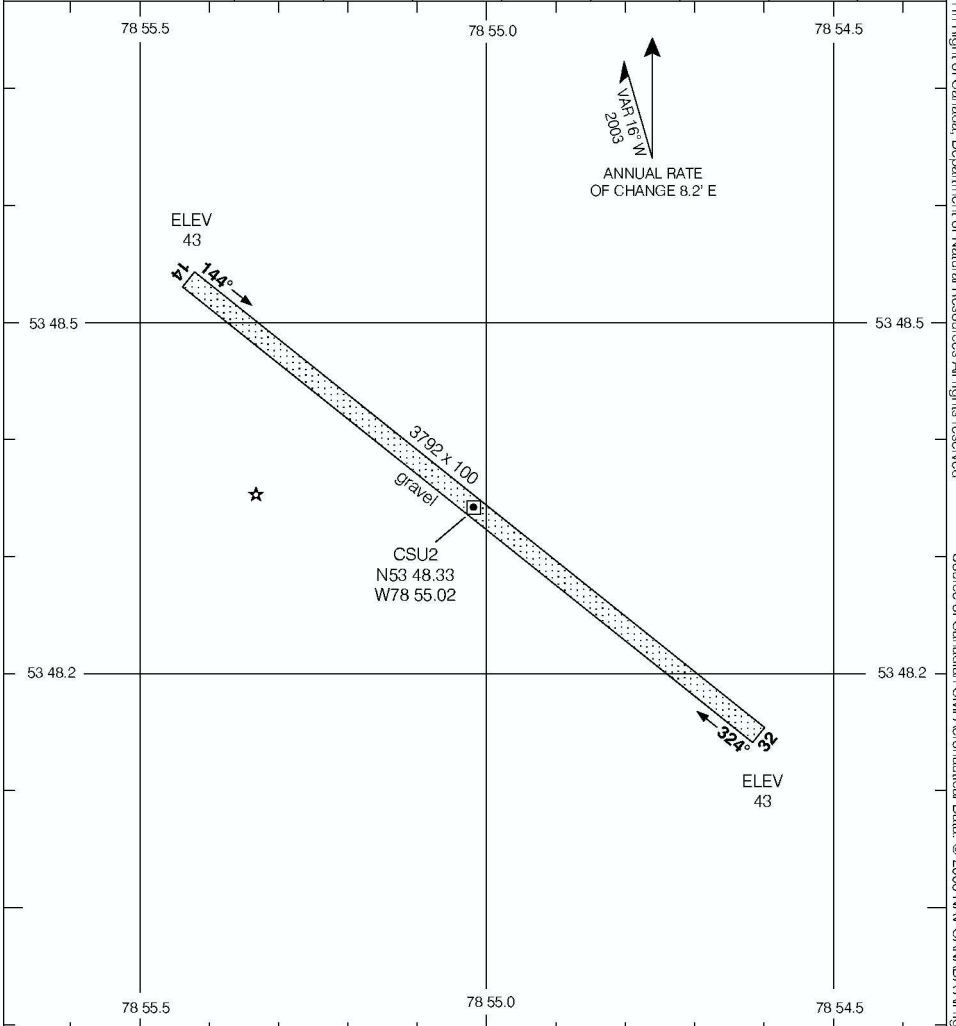

AERODROME CHART

CHISASIBI
CHISASIBI QC

TFC
123.2 (ATF 5 NM)

QUEBEC RADIO
126.7

DECLARED DISTANCES	14	32						
	TORA	3792	3792					
TODA	3792	3792						
ASDA	3792	3792						
LDA	3792	3792						

TAKE-OFF MINIMA