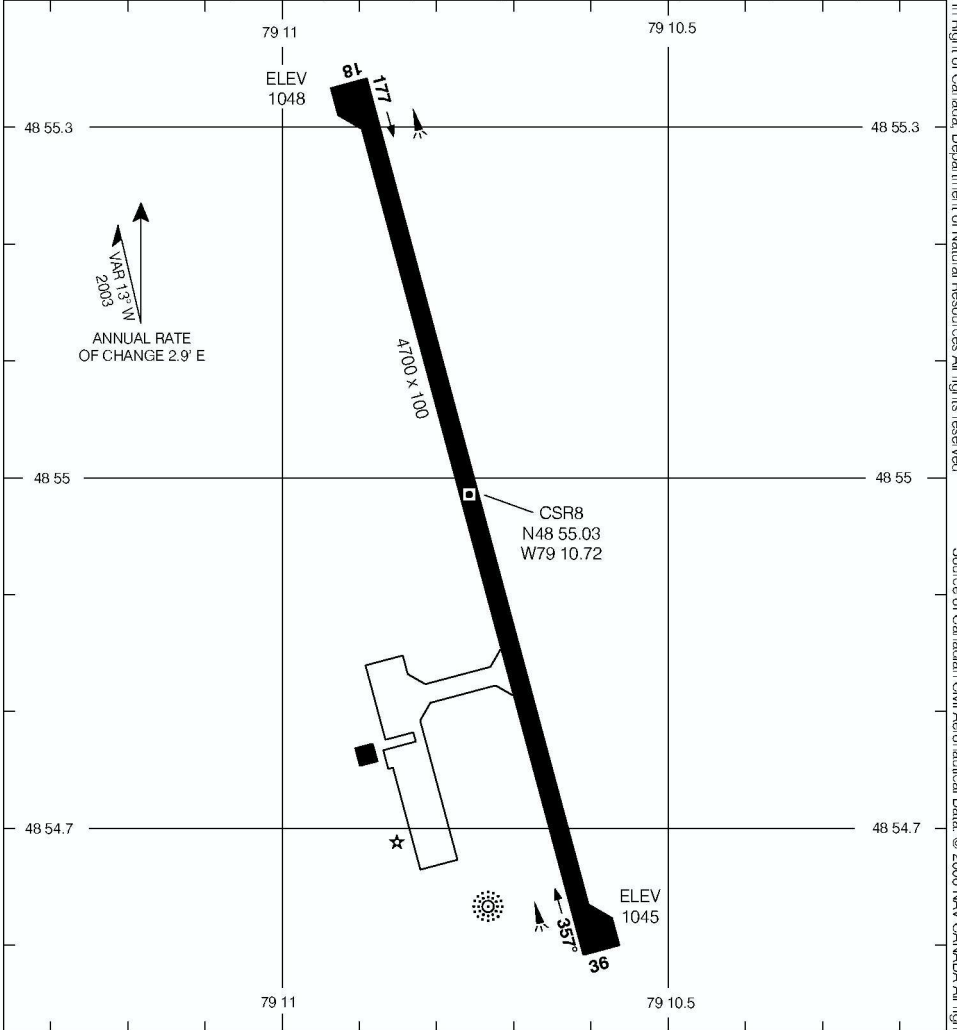

AERODROME CHART

LA SARRE
LA SARRE QC

**RADIO
QUEBEC
126.7**

**TFC
122.8
(ATF 5 NM)**

DECLARED DISTANCES

	18	36					
TORA	4700	4700					
TODA	4700	4700					
ASDA	4700	4700					
LDA	4700	4700					

TAKE-OFF MINIMA

Rwys 18, 36: ½