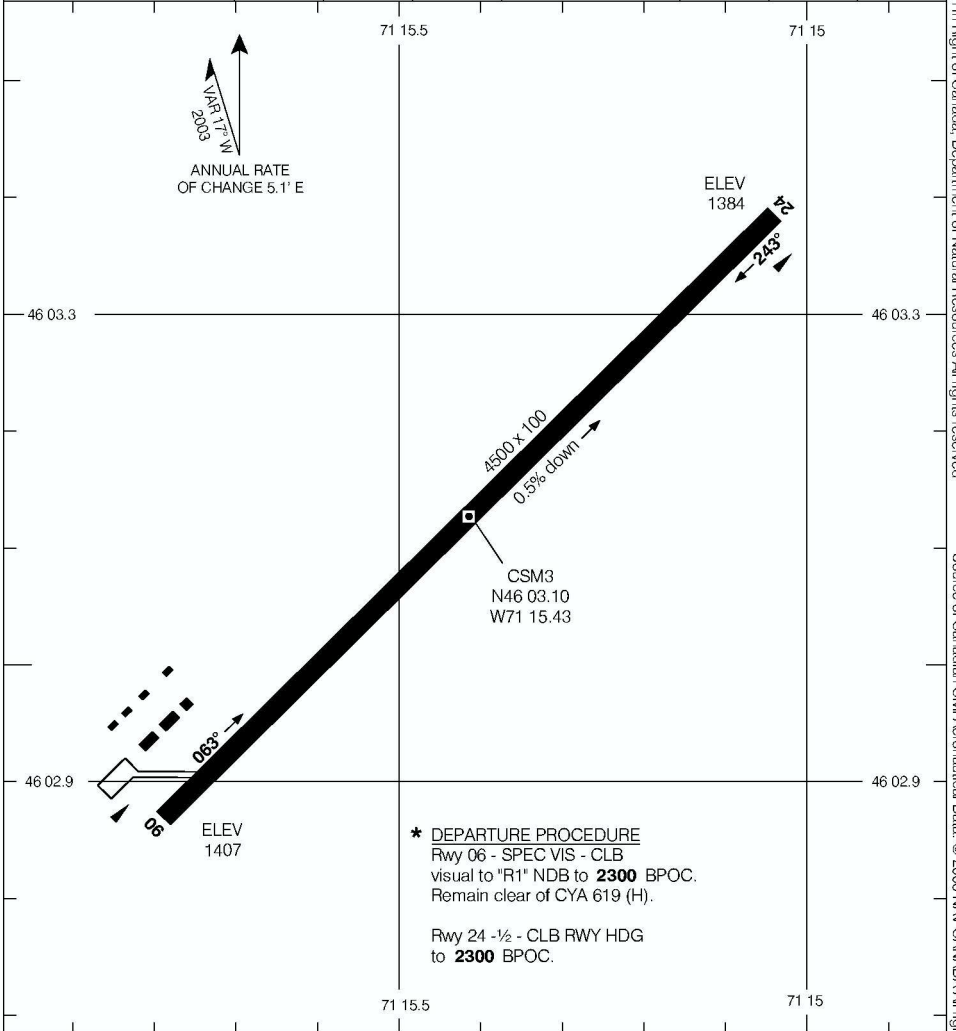

AERODROME CHART

THETFORD MINES
THETFORD MINES QC

UNICOM
122.8 (ATF 5 NM)
O/T TFC 122.8

DEP
MONTREAL CENTRE
132.35

DECLARED DISTANCES

	06	24					
TORA	4500	4500					
TODA	4500	4500					
ASDA	4500	4500					
LDA	4500	4500					

TAKE-OFF MINIMA

Rwys 06; 24: *

AERODROME CHART
EFF 8 JUN 06

CHANGE: Editorial

THETFORD MINES QC
THETFORD MINES
NAD83

© 2006 Her Majesty The Queen in Right of Canada, Department of Natural Resources All rights reserved. Source of Canadian Civil Aeronautical Data: © 2006 NAV CANADA All rights reserved.