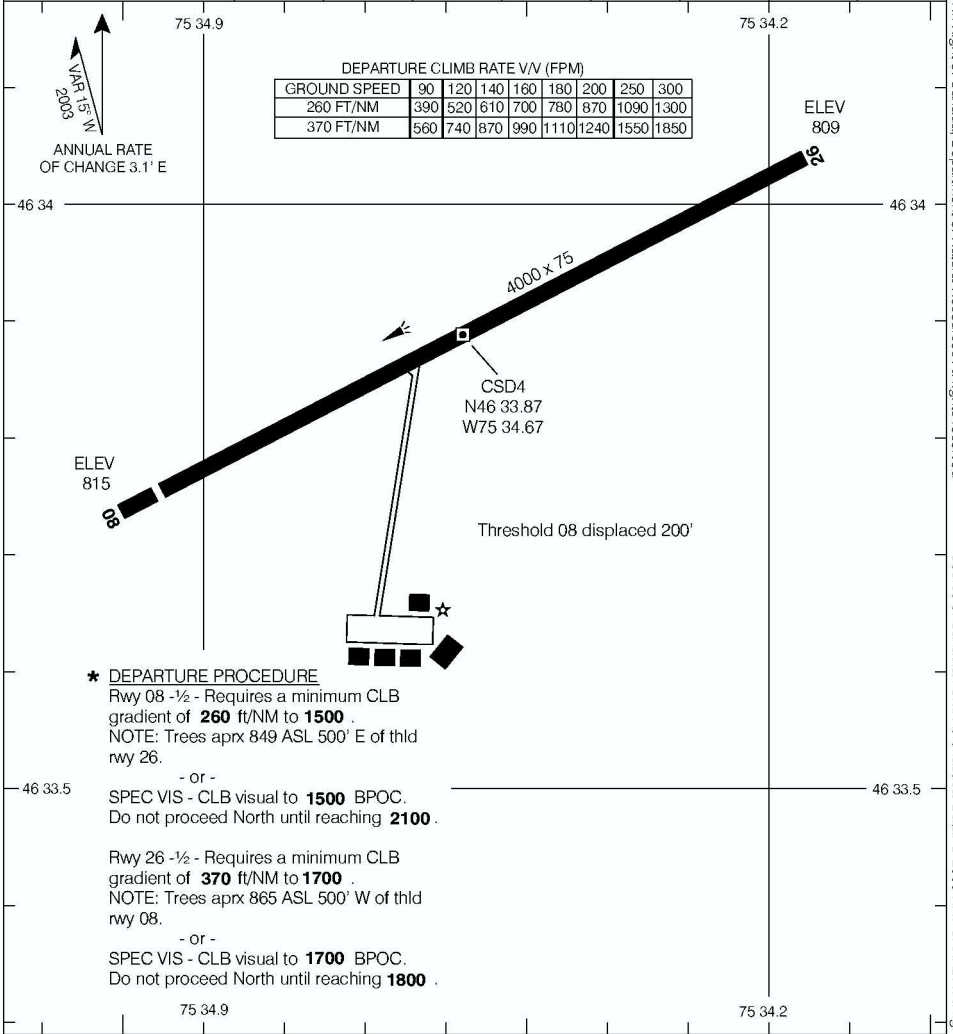

AERODROME CHART

MONT-LAURIER
MONT-LAURIER QC

UNICOM 122.8 (ATF 5 NM) O/T TFC 122.8	RADIO (DRCO) QUEBEC RDO 122.1	DEP MONTREAL CENTRE 126.57
--	--	---

DECLARED DISTANCES	08	26					
	TORA	4000	4000				
TODA	4000	4000					
ASDA	4000	4000					
LDA	3800	4000					

TAKE-OFF MINIMA	SCALE IN FEET
Rwys 08, 26: *	

AERODROME CHART CHANGE: Buildings added MONT-LAURIER QC MONT-LAURIER

EFF 23 NOV 06

© 2006 Her Majesty The Queen In Right of Canada, Department of Natural Resources All rights reserved. Source of Canadian Civil Aeronautical Data: © 2006 NAV CANADA All rights reserved.