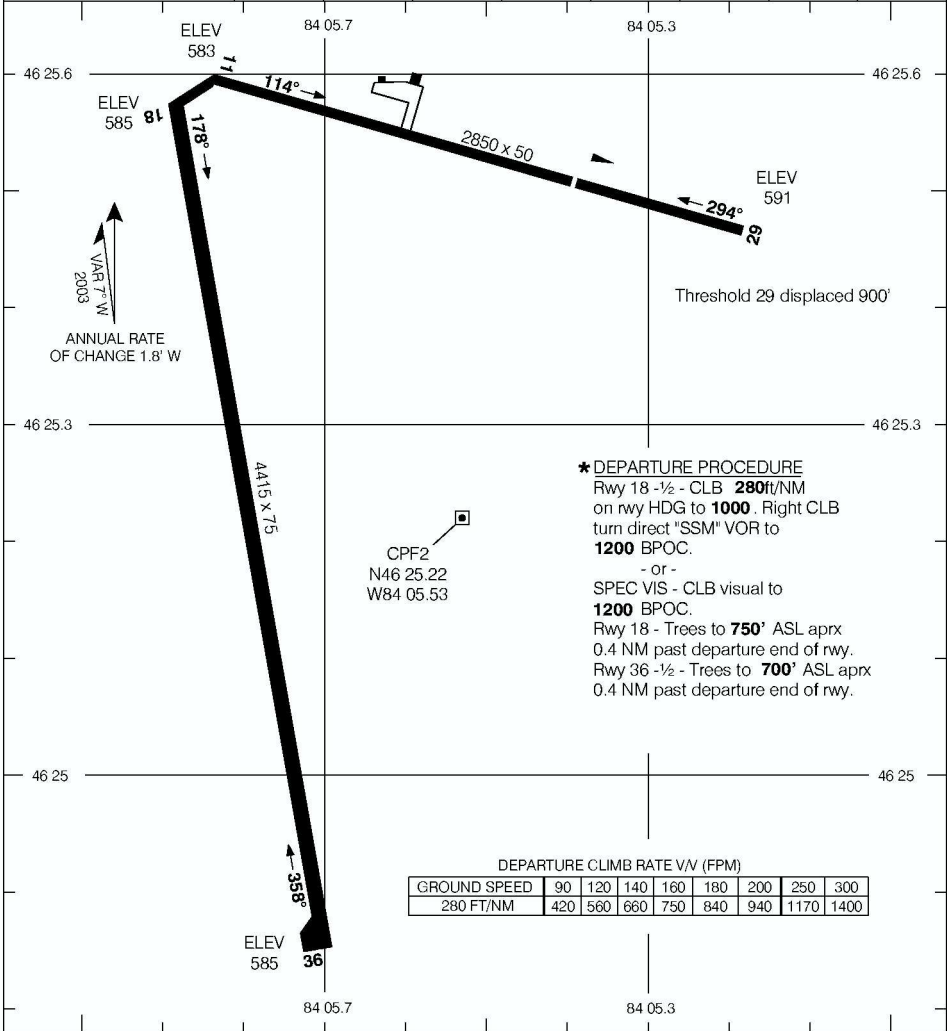

AERODROME CHART

BAR RIVER
BAR RIVER ON

UNICOM
122.8 (ATF 5 NM)
O/T TFC 122.8

DECLARED DISTANCES

	11	29	18	36				
TORA	2850	2850	4415	4415				
TODA	2850	2850	4415	4415				
ASDA	2850	2850	4415	4415				
LDA	2850	1950	4415	4415				

TAKE-OFF MINIMA

Rwys 11, 29: NOT ASSESSED
Rwys 18, 36: *

AERODROME CHART

EFF 13 APR 06

CHANGE: Editorial

BAR RIVER ON
BAR RIVER

© 2006 Her Majesty The Queen In Right of Canada, Department of Natural Resources All rights reserved. Source of Canadian Civil Aeronautical Data: © 2006 NAV CANADA All rights reserved.