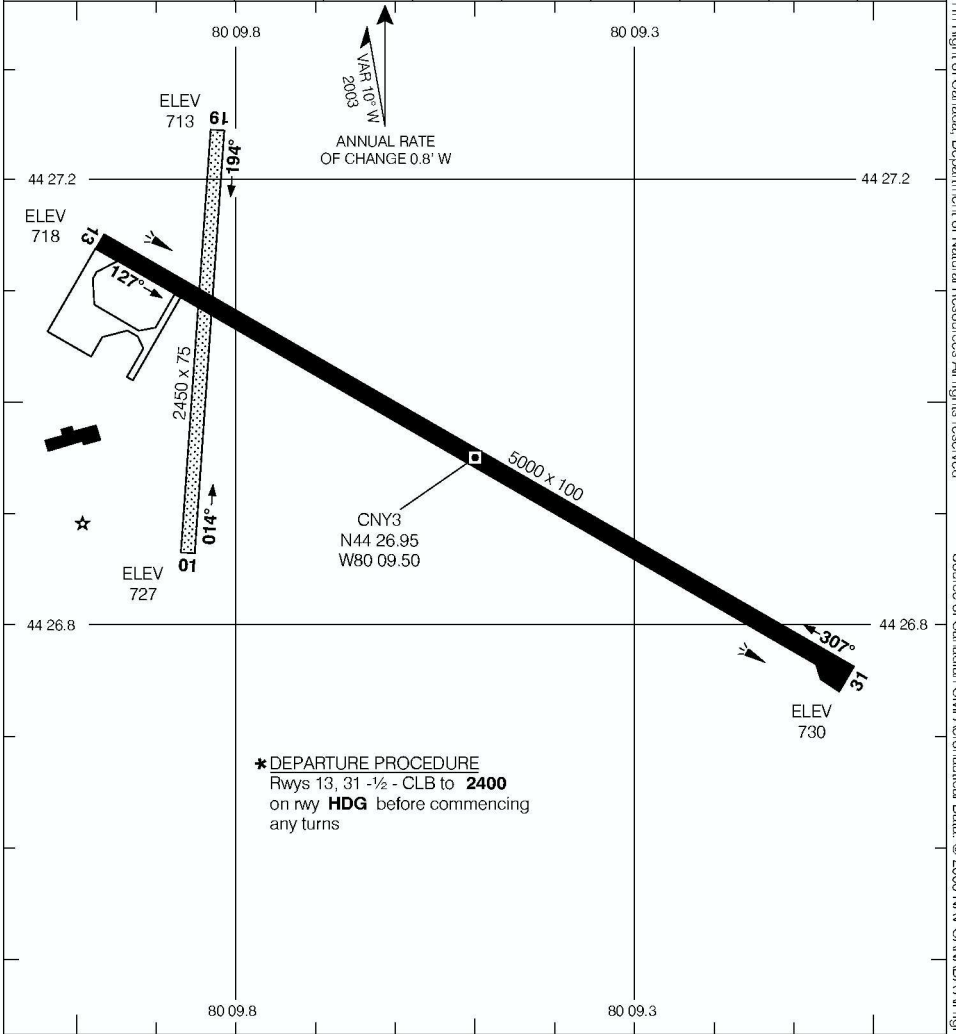

AERODROME CHART

COLLINGWOOD
COLLINGWOOD ON

UNICOM
122.85 (ATF 5 NM)
O/T TFC 122.85

DEP
TORONTO CENTRE
124.02

| DECLARED DISTANCES | 13 | 31 | | | | | |
|--------------------|------|------|--|--|--|--|--|
| TORA | 5000 | 5000 | | | | | |
| TODA | 6000 | 5000 | | | | | |
| ASDA | 5000 | 5000 | | | | | |
| LDA | 5000 | 5000 | | | | | |

| TAKE-OFF MINIMA |
|---|
| Rwys 01, 19 : NOT ASSESSED Rwys 13, 31 : * |

AERODROME CHART
EFF 3 AUG 06

CHANGE: UNICOM frequency

COLLINGWOOD ON
COLLINGWOOD
NAD83

© 2006 Her Majesty The Queen In Right of Canada, Department of Natural Resources All rights reserved. Source of Canadian Civil Aeronautical Data: © 2006 NAV CANADA All rights reserved.