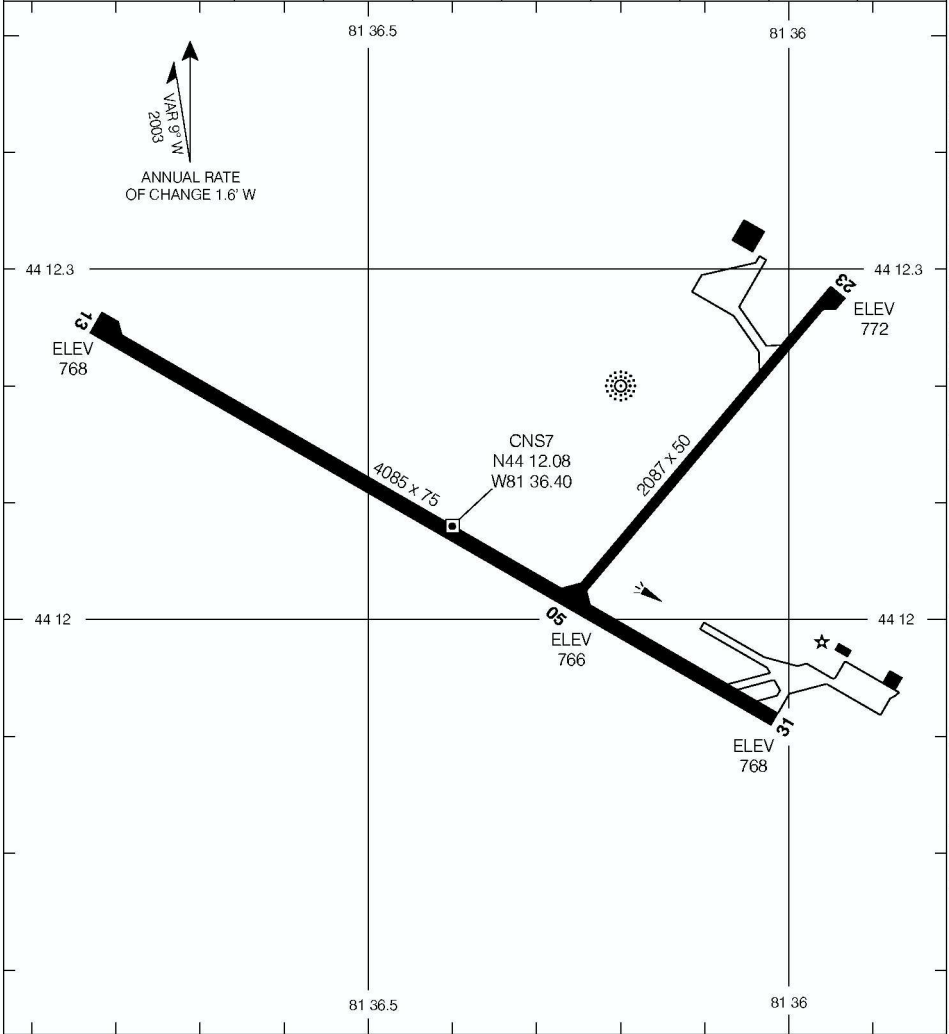

AERODROME CHART

KINCARDINE
KINCARDINE ON

UNICOM (AU)
122.8 (ATF 5 NM)
O/T TFC 122.8

© 2006 Her Majesty The Queen In Right of Canada, Department of Natural Resources All rights reserved

Source of Canadian Civil Aeronautical Data: © 2006 NAV CANADA All rights reserved

DECLARED DISTANCES	05	23	13	31				
TORA	2087	2087	4085	4085				
TODA	2087	2087	4285	4285				
ASDA	2087	2087	4085	4085				
LDA	2087	2087	4085	4085				

TAKE-OFF MINIMA
Rwys 13, 31: ½
Rwys 05, 23: NOT ASSESSED