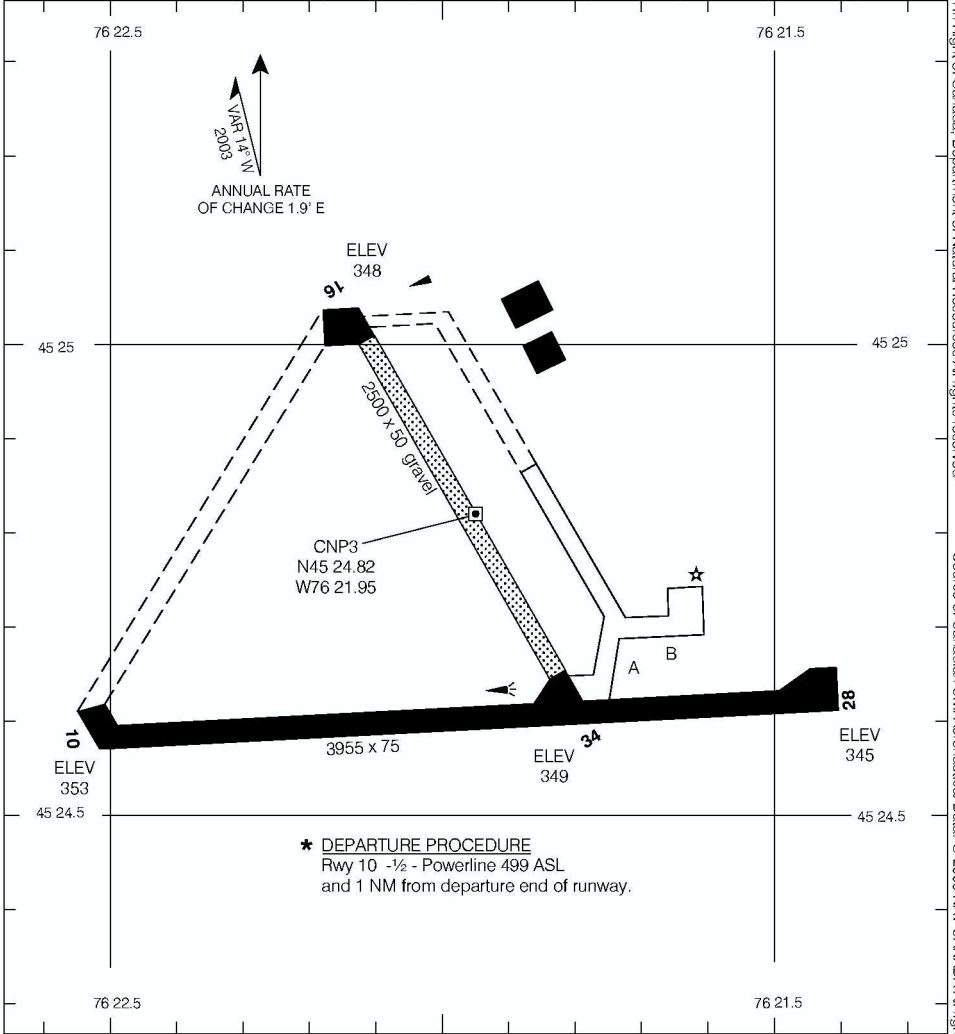

AERODROME CHART

ARNPRIOR /SOUTH RENFREW MUNI
ARNPRIOR ON

Q UNICOM
122.7 (ATF 5 NM)
O/T TFC 122.7

DEP
MONTREAL CENTRE
124.275

DECLARED DISTANCES

	10	28	16	34				
TORA	3955	3955	2500	2500				
TODA	3955	3955	2500	2500				
ASDA	3955	3955	2500	2500				
LDA	3955	3955	2500	2500				

TAKE-OFF MINIMA

Rwys 10: ★
Rwy 28: ½
Rwys 16, 34: NOT ASSESSED

AERODROME CHART

EFF 13 APR 06

CHANGE: Thrd elev's added

ARNPRIOR ON
ARNPRIOR /SOUTH RENFREW MUNI

NAD83

© 2006 Her Majesty The Queen in Right of Canada, Department of Natural Resources All rights reserved. Source of Canadian Civil Aeronautical Data © 2006 NAV CANADA All rights reserved.