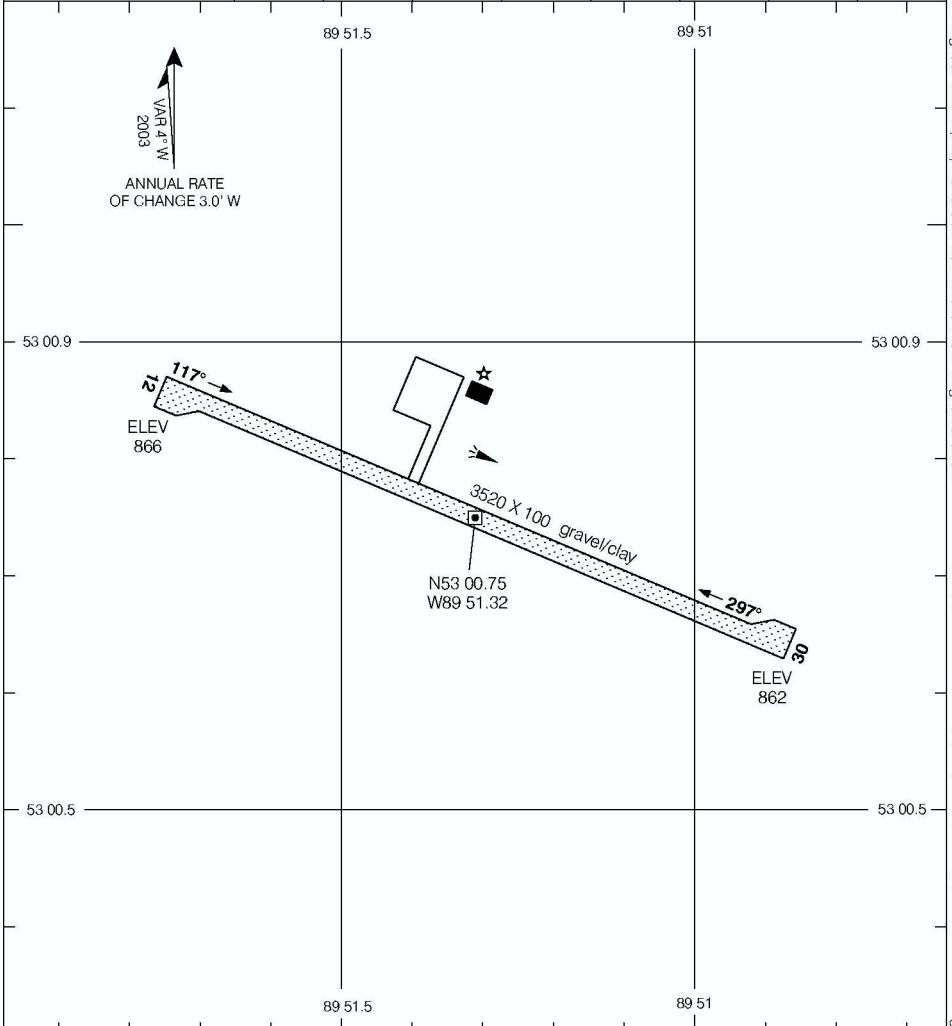

AERODROME CHART

KINGFISHER LAKE
KINGFISHER LAKE ON

TFC
123.2 (ATF 5 NM)

| DECLARED DISTANCES | 12 | 30 | | | | | | |
|--------------------|-------|-------|--|--|--|--|--|--|
| TORA | _____ | _____ | | | | | | |
| TODA | _____ | _____ | | | | | | |
| ASDA | _____ | _____ | | | | | | |
| LDA | _____ | _____ | | | | | | |

| | |
|-----------------|--|
| TAKE-OFF MINIMA | |
| NOT ASSESSED | |

AERODROME CHART
EFF 13 APR 06

CHANGE: Editorial

KINGFISHER LAKE ON
KINGFISHER LAKE
NAD83

© 2006 Her Majesty The Queen In Right of Canada, Department of Natural Resources All rights reserved. Source of Canadian Civil Aeronautical Data: © 2006 NAV CANADA All rights reserved.