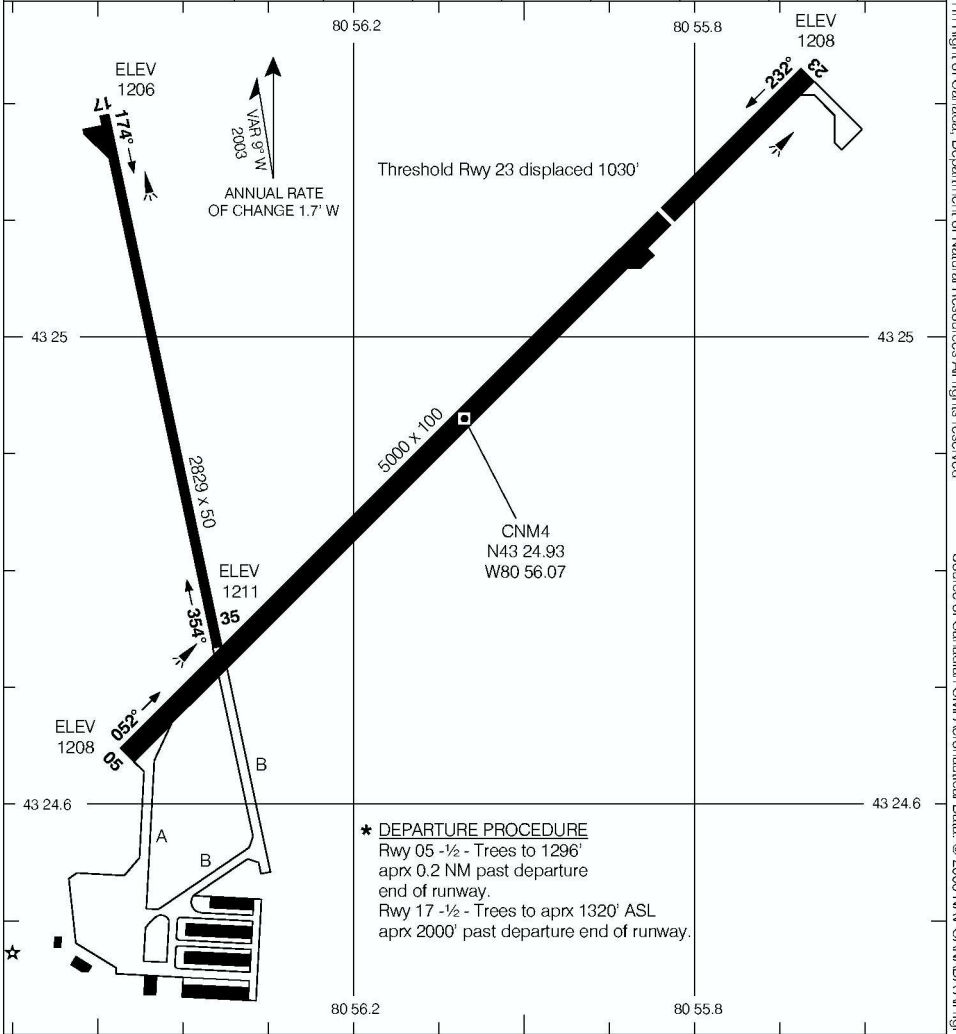

# AERODROME CHART

STRATFORD MUNI  
STRATFORD ON

**UNICOM**  
122.8 (ATF 5 NM)  
O/T TFC 122.8

**DEP**  
TORONTO CENTRE  
135.3

DECLARED DISTANCES	05	23	17	35				
TORA	5000	5000	2829	2829				
TODA	5600	6000	2829	2829				
ASDA	5000	5000	2829	2829				
LDA	5000	3970	2829	2829				

AERODROME CHART  
EFF 13 APR 06

CHANGE: Editorial

STRATFORD ON  
STRATFORD MUNI  
NAD83

© 2006 Her Majesty The Queen In Right of Canada, Department of Natural Resources All rights reserved. Source of Canadian Civil Aeronautical Data © 2006 NAV CANADA All rights reserved.