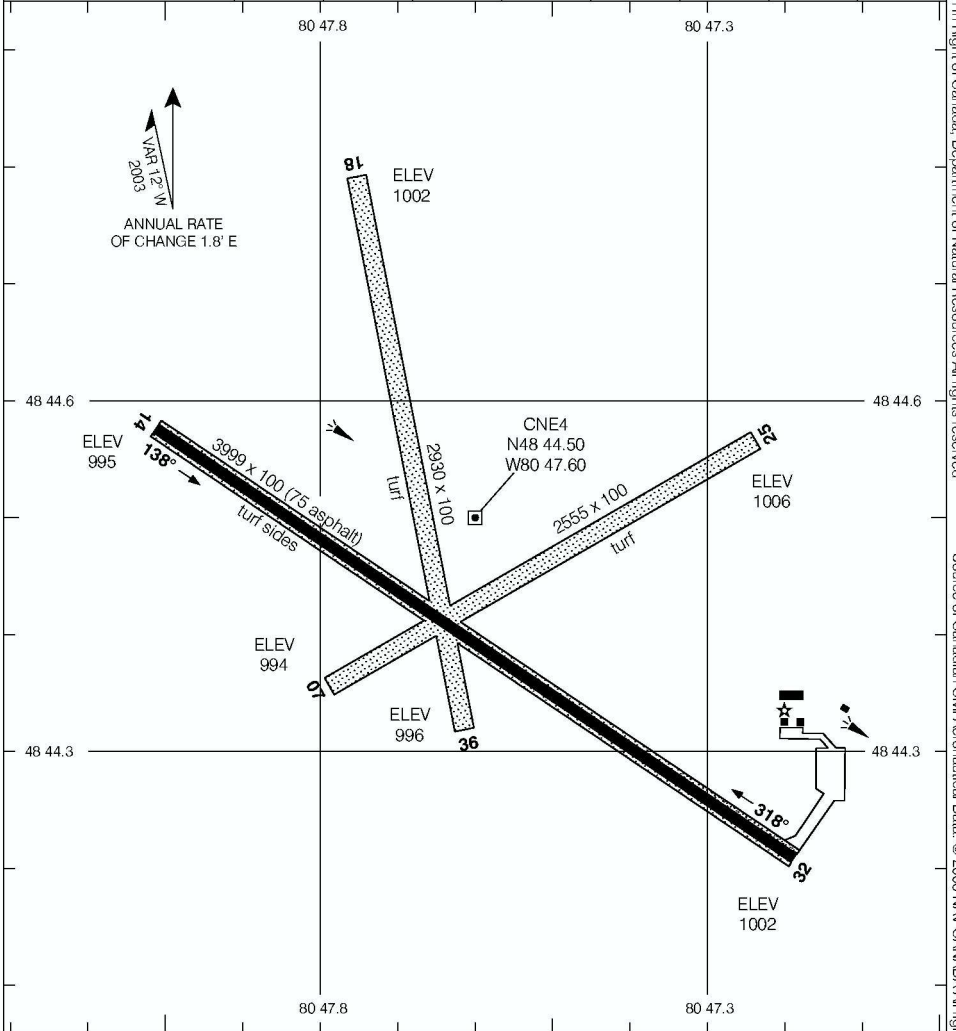

AERODROME CHART

IROQUOIS FALLS
IROQUOIS FALLS ON

UNICOM
122.8 (ATF 5 NM)
O/T TFC 122.8

DEP
TORONTO CENTRE
128.3 226.3

DECLARED DISTANCES

	07	25	14	32	18	36		
TORA	2555	2555	3999	3999	2930	2930		
TODA	2555	2555	3999	3999	2930	2930		
ASDA	2555	2555	3999	3999	2930	2930		
LDA	2555	2555	3999	3999	2930	2930		

TAKE-OFF MINIMA

Rwys 14, 32: ½
Rwys 07, 18, 25, 36: NOT ASSESSED

SCALE IN FEET

AERODROME CHART

EFF 13 APR 06

CHANGE: Editorial

IROQUOIS FALLS ON
IROQUOIS FALLS

NAD83