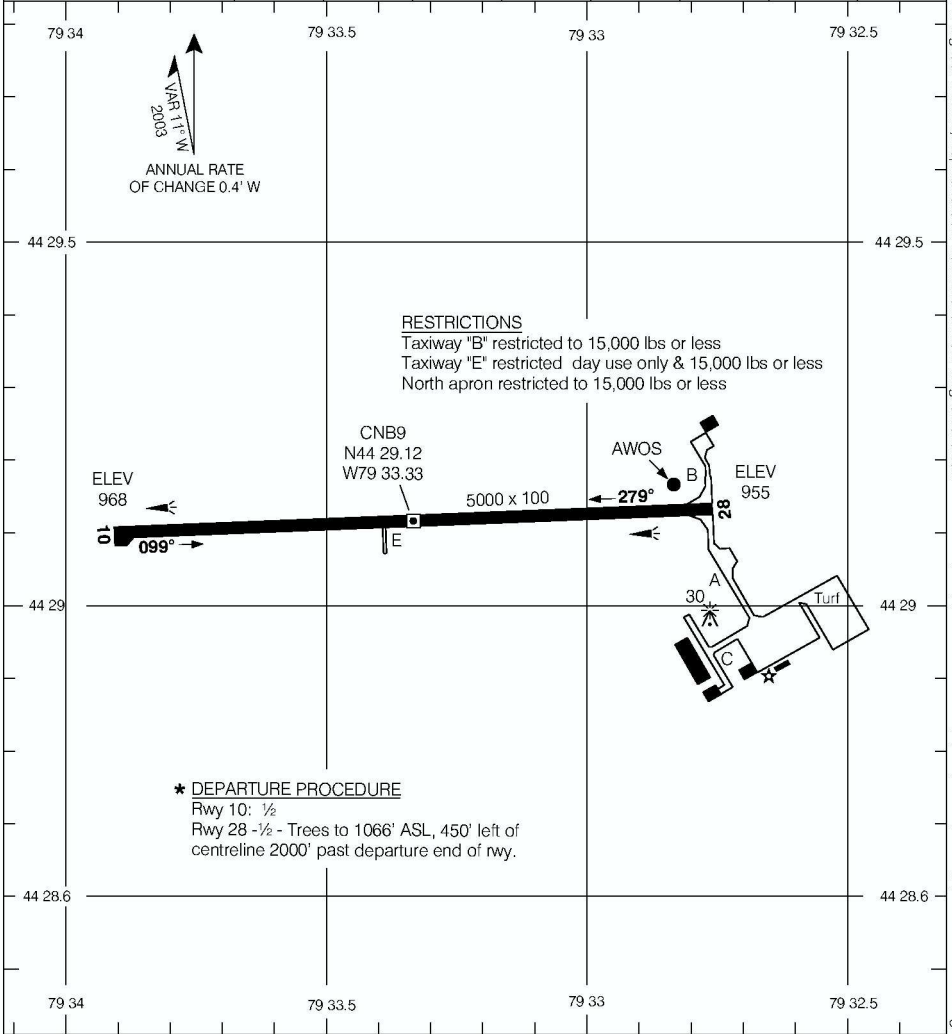

AERODROME CHART

AWOS (PVT) 122.55	UNICOM 122.7 (ATF 5 NM) O/T TFC 122.7	DEP TORONTO CENTRE 124.025
------------------------------	--	---

DECLARED DISTANCES	10	28						
TORA	5000	5000						
TODA	5000	5000						
ASDA	5000	5000						
LDA	5000	5000						

TAKE-OFF MINIMA Rwys 10, 28 : *	SCALE IN FEET
---	--------------------------

© 2006 Her Majesty The Queen In Right of Canada, Department of Natural Resources All rights reserved. Source of Canadian Civil Aeronautical Data © 2006 NAV CANADA All rights reserved.