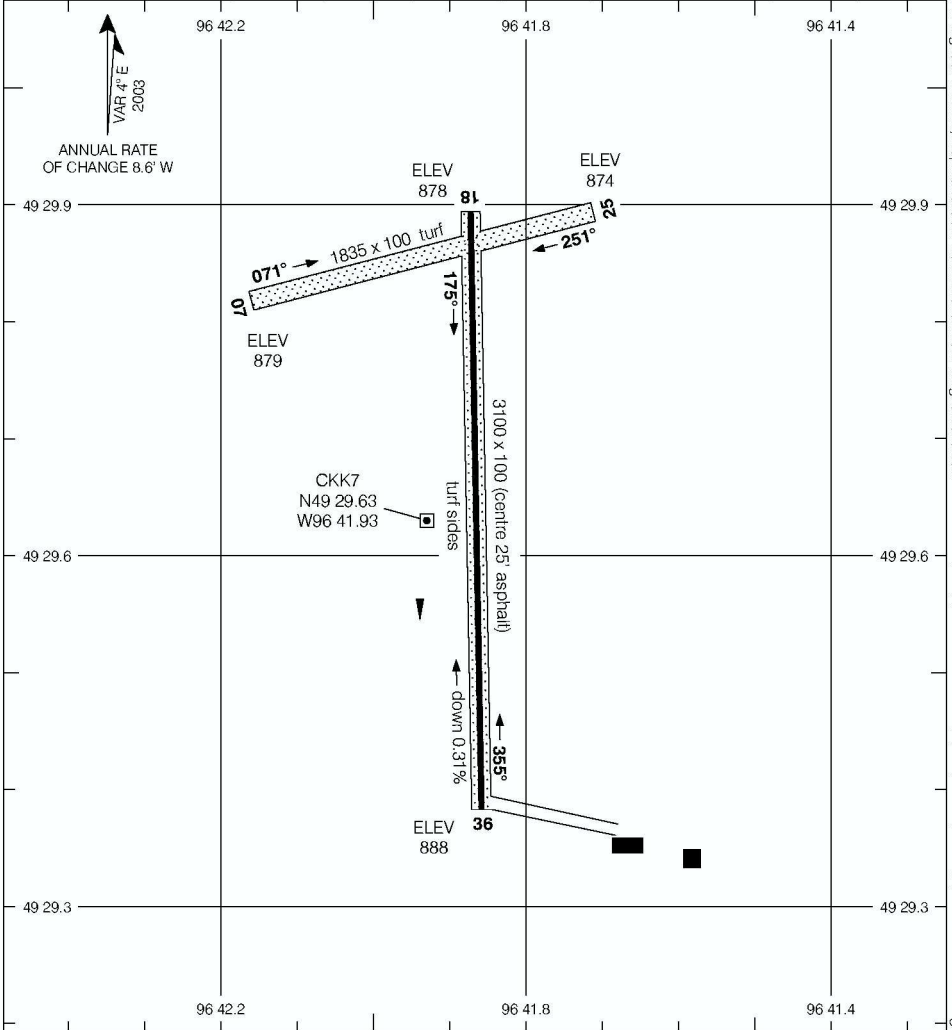

AERODROME CHART

STEINBACH (SOUTH)
STEINBACH MB

Q UNICOM
122.7 (ATF 5 NM)
O/T TFC 122.7

DEP
WINNIPEG CENTRE
119.9

DECLARED DISTANCES	18	36	07	25				
TORA	3100	3100	1835	1835				
TODA	3100	3100	1835	1835				
ASDA	3100	3100	1835	1835				
LDA	3100	3100	1835	1835				

TAKE-OFF MINIMA

NOT ASSESSED

AERODROME CHART
EFF 13 APR 06

CHANGE: Declared distances

STEINBACH MB
STEINBACH (SOUTH)
NAD83

© 2006 Her Majesty The Queen In Right of Canada, Department of Natural Resources All rights reserved
Source of Canadian Civil Aeronautical Data: © 2006 NAV CANADA All rights reserved