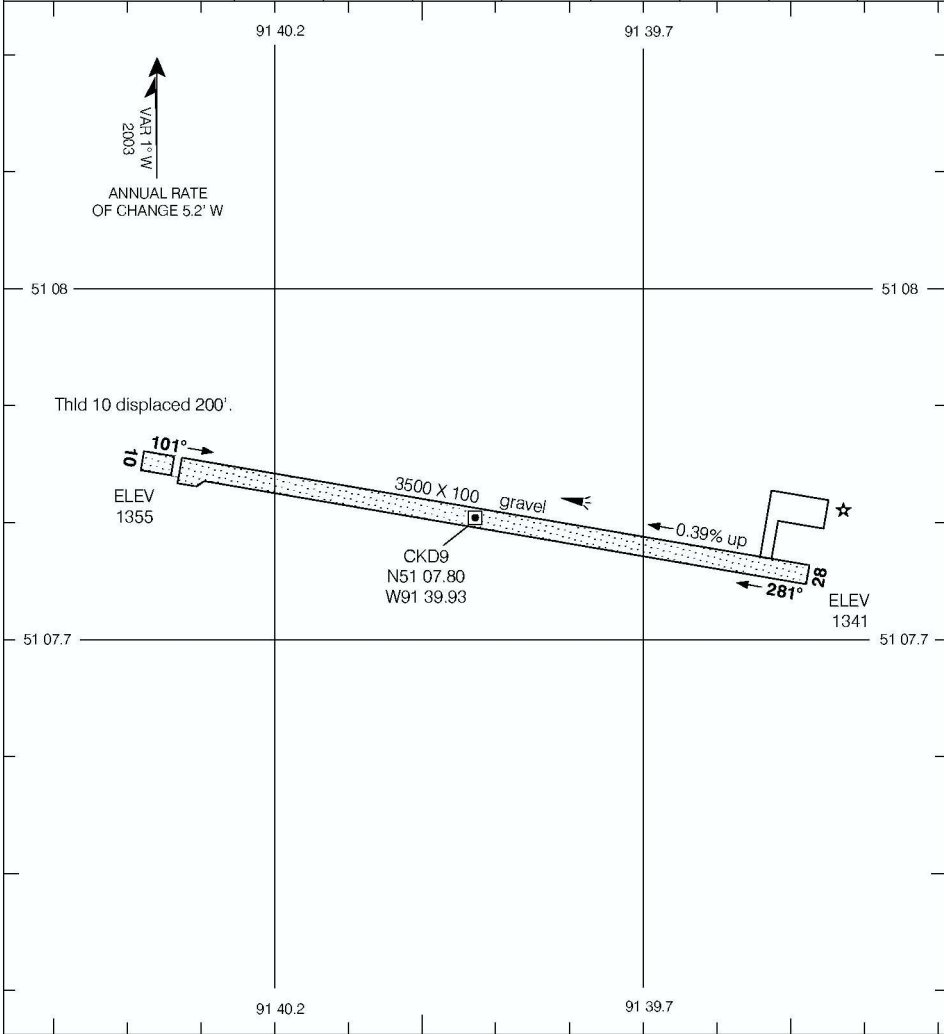

AERODROME CHART

SLATE FALLS ON
SLATE FALLS ON

TFC
122.8 (ATF 5 NM)

DECLARED DISTANCES	10	28						
TORA	_____	_____						
TODA	_____	_____						
ASDA	_____	_____						
LDA	_____	_____						

TAKE-OFF MINIMA
NOT ASSESSED