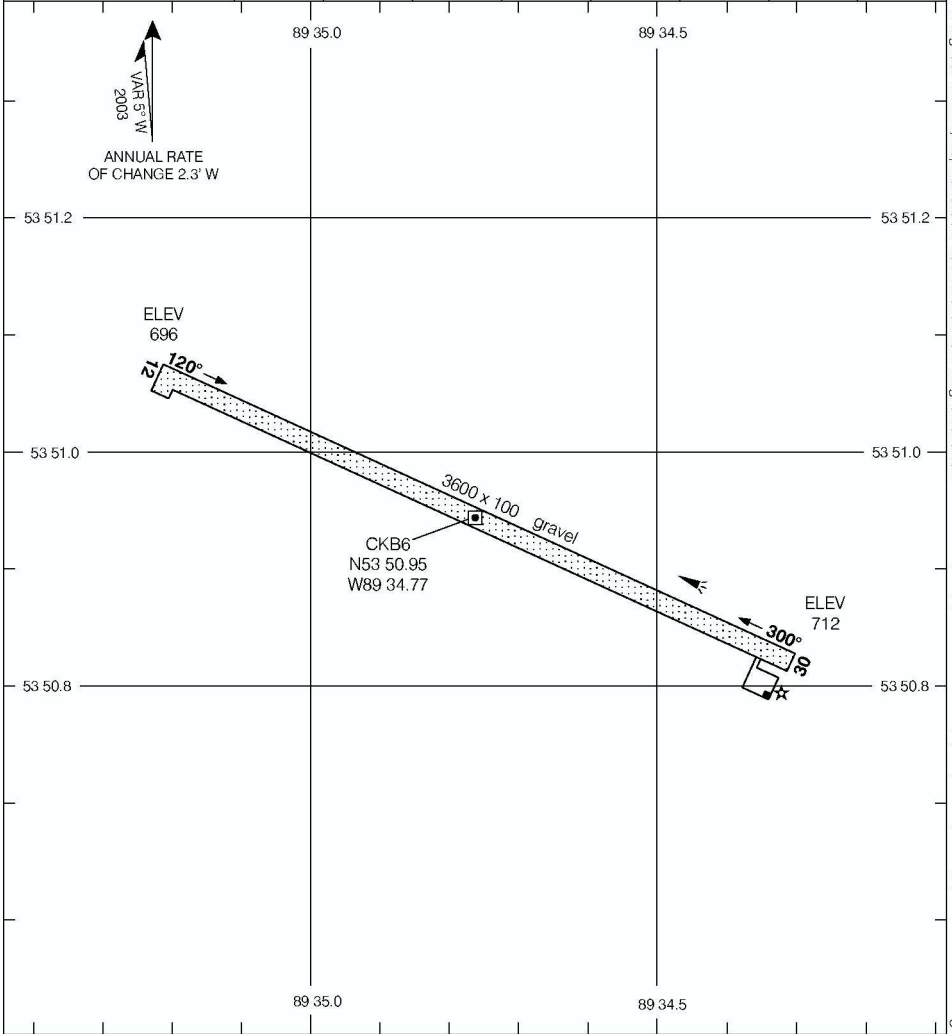

AERODROME CHART

ANGLING LAKE/WAPEKEKA
WAPAKEKA ON

BIG TROUT LAKE AWOS 128.7	RADIO (DRCO) WINNIPEG 123.55	TFC 123.2 (ATF 5 NM)
--	---	-------------------------------------

DECLARED DISTANCES	12	30					
	TORA	_____	_____				
TODA	_____	_____					
ASDA	_____	_____					
LDA	_____	_____					

TAKE-OFF MINIMA	SCALE IN FEET
NOT ASSESSED	

AERODROME CHART WAPAKEKA ON
 EFF 13 APR 06 ANGLING LAKE/WAPEKEKA
NAD83

© 2006 Her Majesty The Queen In Right of Canada, Department of Natural Resources All rights reserved. Source of Canadian Civil Aeronautical Data: © 2006 NAV CANADA All rights reserved.