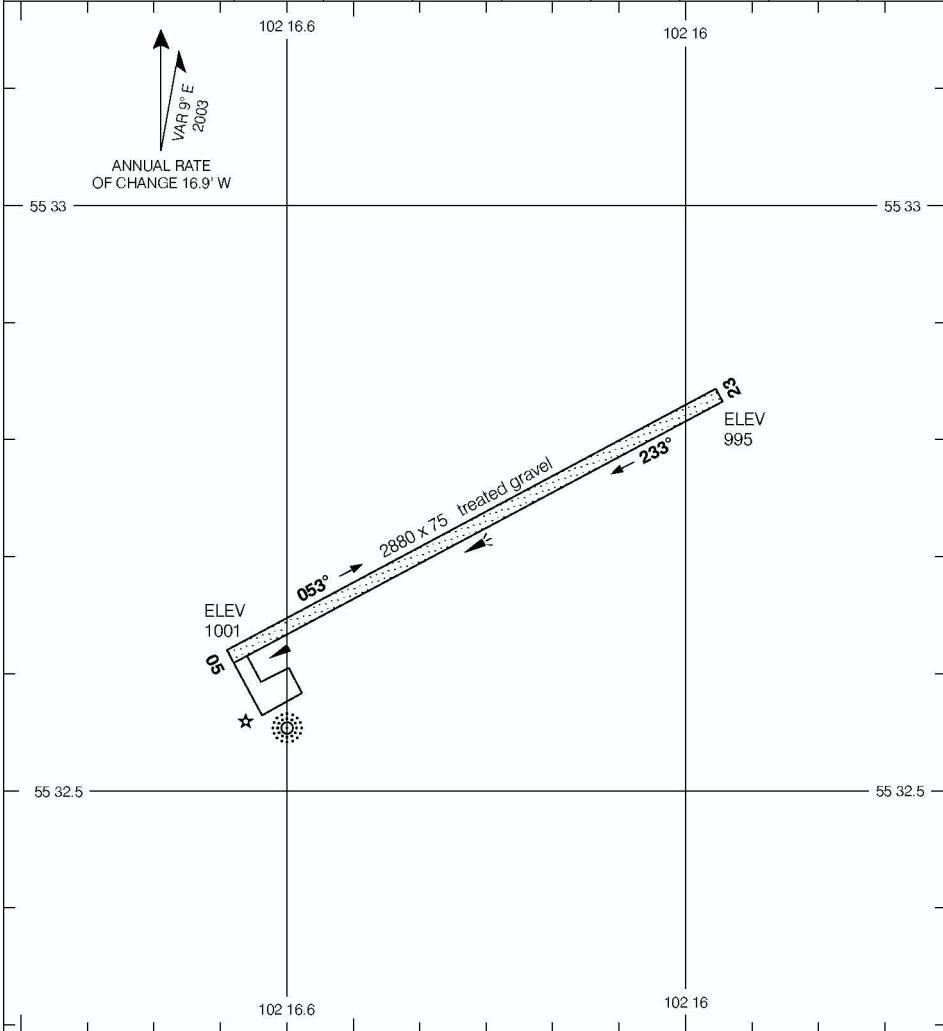

# AERODROME CHART

SANDY BAY  
SANDY BAY SK

**TFC**  
**122.8**  
**(ATF 5 NM)**

**DECLARED DISTANCES**

	<b>05</b>	<b>23</b>					
TORA	2880	2880					
TODA	2880	2880					
ASDA	2880	2880					
LDA	2880	2880					

**TAKE-OFF MINIMA**

All Rwy's: NOT ASSESSED