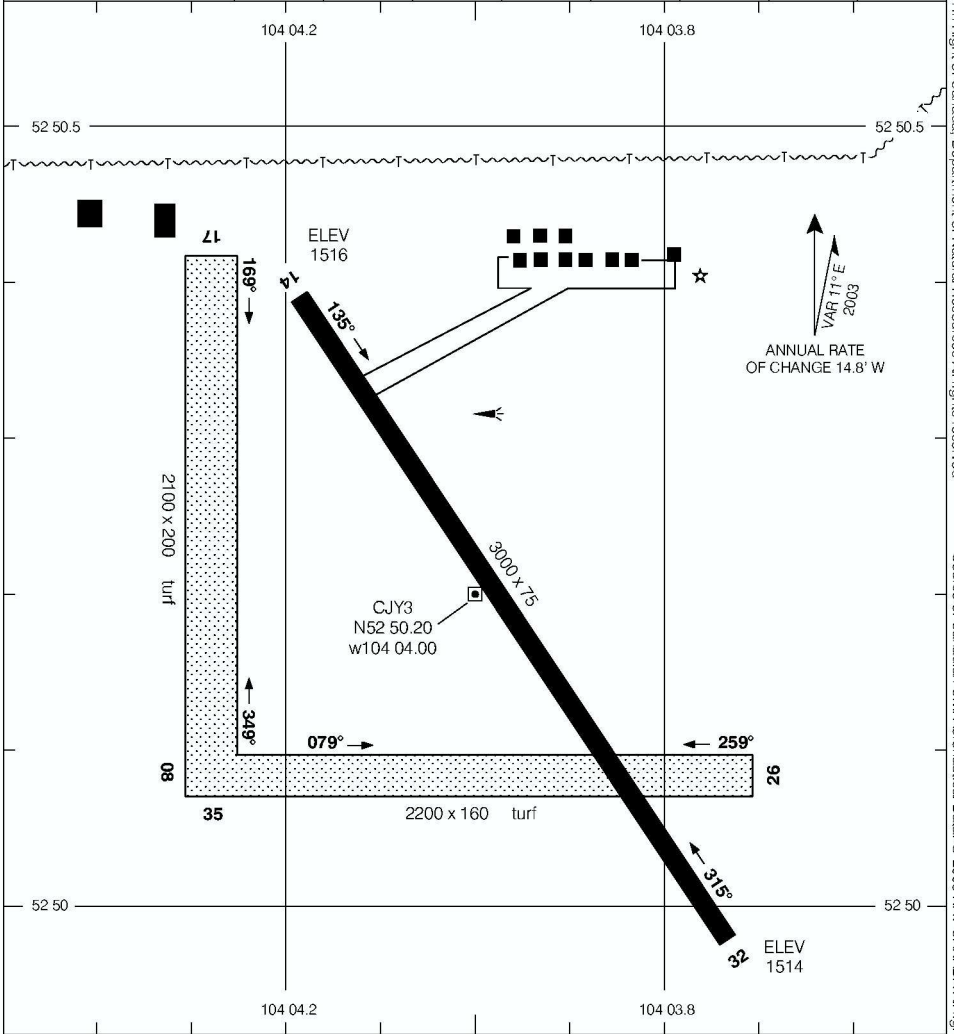

AERODROME CHART

TISDALE
TISDALE SK

TFC
122.8
(ATF 5 NM)

DEP
EDMONTON RADIO
(RCO) 126.7

DECLARED DISTANCES

	08	26	14	32	17	35		
TORA	2200	2200	3000	3000	2100	2100		
TODA	2200	2200	3000	3000	2100	2100		
ASDA	2200	2200	3000	3000	2100	2100		
LDA	2200	2200	3000	3000	2100	2100		

TAKE-OFF MINIMA

All Rwy's: NOT ASSESSED

SCALE IN FEET

AERODROME CHART
EFF 8 JUN 06

CHANGE: Declared distances

TISDALE SK
TISDALE
NAD83

© 2006 Her Majesty The Queen In Right of Canada, Department of Natural Resources All rights reserved. Source of Canadian Civil Aeronautical Data: © 2006 NAV CANADA All rights reserved.