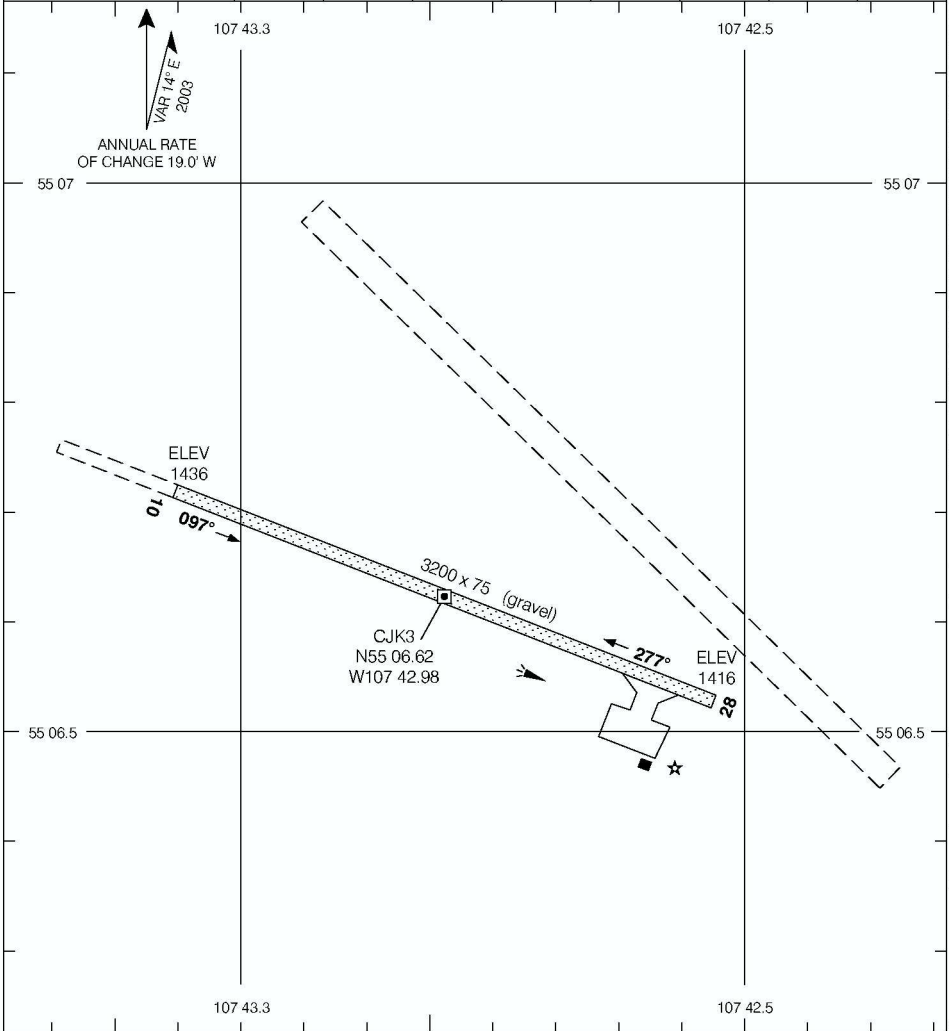

AERODROME CHART

BEAUVAL
BEAUVAL SK

TFC
123.2
(ATF 5 NM)

© 2006 Her Majesty The Queen In Right of Canada, Department of Natural Resources All rights reserved. Source of Canadian Civil Aeronautical Data: © 2006 NAV CANADA All rights reserved.

DECLARED DISTANCES	10	28					
TORA	3200	3200					
TODA	3200	3200					
ASDA	3200	3200					
LDA	3200	3200					

TAKE-OFF MINIMA
NOT ASSESSED

AERODROME CHART
EFF 13 APR 06

CHANGE: Declared distances; thld elevations