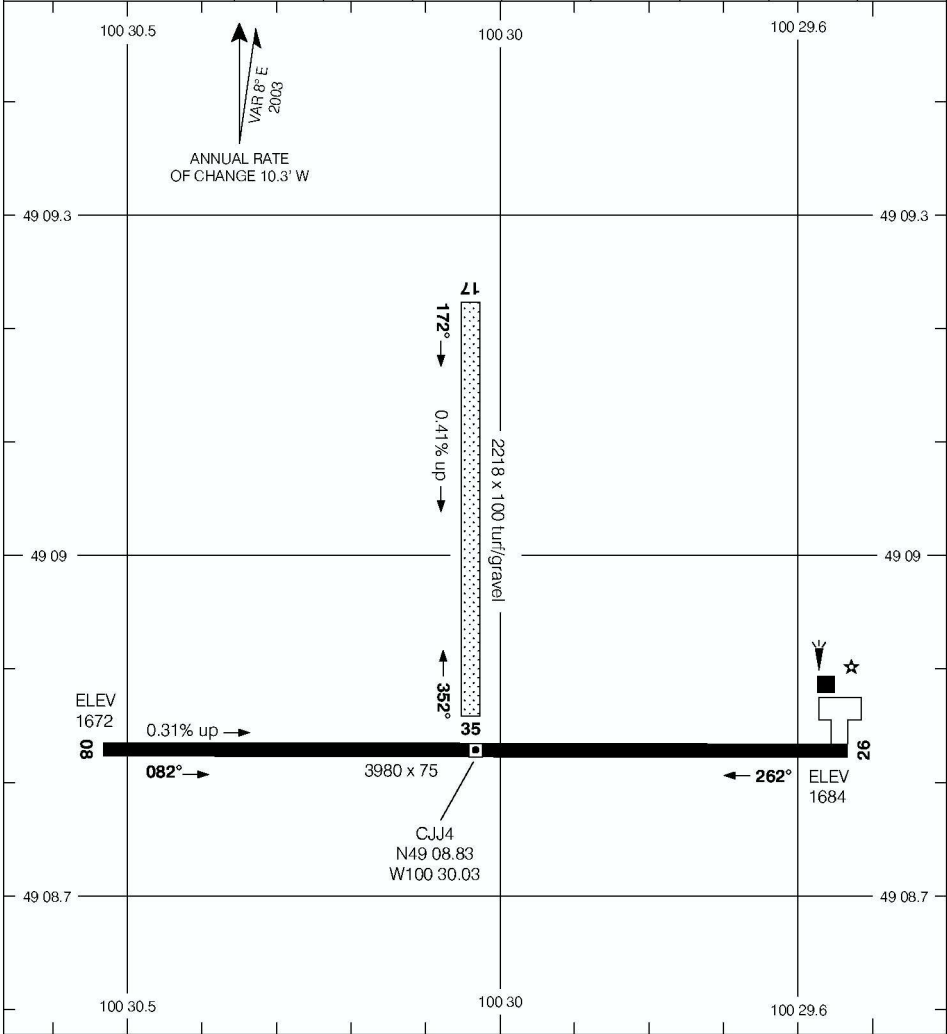

AERODROME CHART

DELORAINÉ
DELORAINÉ MB

TFC
122.8
(ATF 5 NM)

DECLARED DISTANCES

	08	26	17	35				
TORA	3980	3980	2218	2218				
TODA	3980	3980	2218	2218				
ASDA	3980	3980	2218	2218				
LDA	3980	3980	2218	2218				

TAKE-OFF MINIMA

Rwys 08, 26: NOT ASSESSED

AERODROME CHART

EFF 13 APR 06

CHANGE: Declared distances

DELORAINÉ MB

DELORAINÉ

NAD83