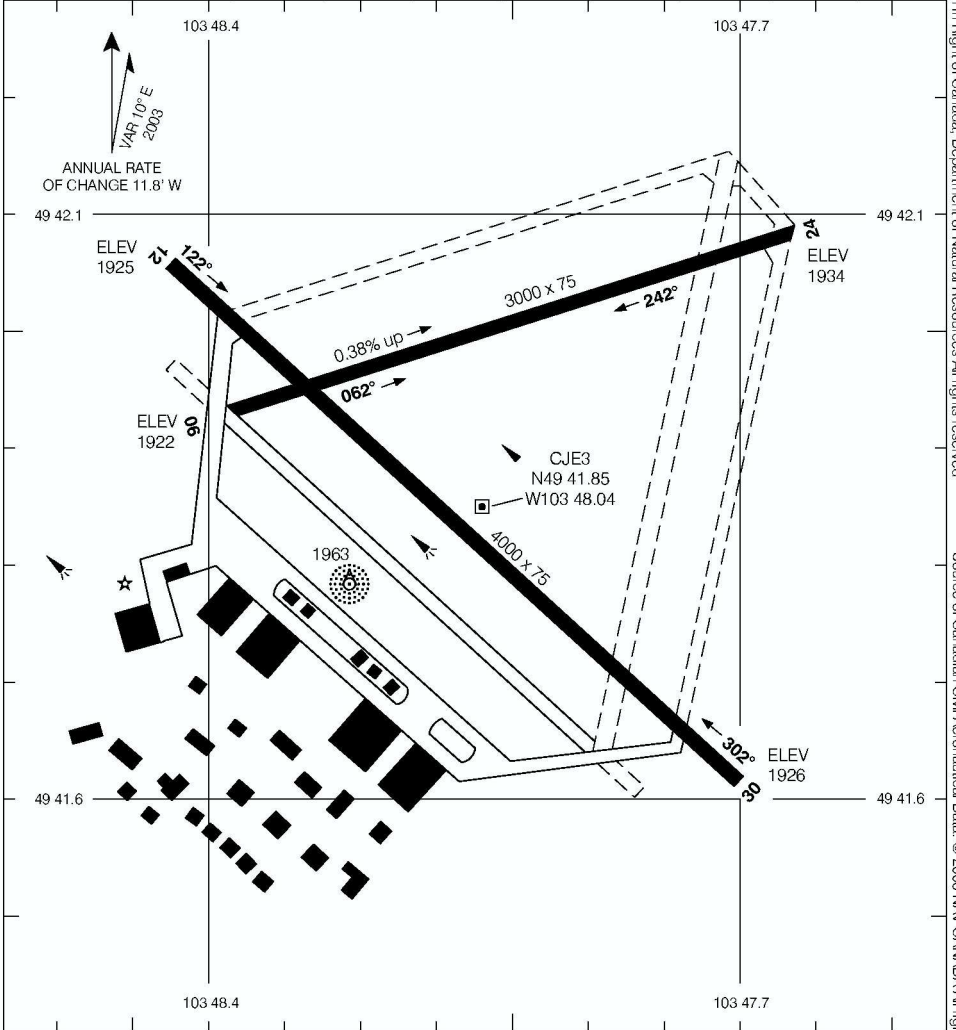

# AERODROME CHART

WEYBURN SK  
WEYBURN SK

**RADIO (RCO)  
EDMONTON  
126.7**

**UNICOM  
122.8 (ATF 5 NM)  
O/T TFC 122.8**

**DECLARED DISTANCES**

	06	24	12	30				
TORA	3000	3000	4000	4000				
TODA	3000	3000	4000	4000				
ASDA	3000	3000	4000	4000				
LDA	3000	3000	4000	4000				

TAKE-OFF MINIMA

All Rwy's: NOT ASSESSED

SCALE IN FEET

AERODROME CHART  
EFF 13 APR 06

CHANGE: Revised

WEYBURN SK  
WEYBURN  
NAD83

© 2006 Her Majesty The Queen In Right of Canada, Department of Natural Resources All rights reserved. Source of Canadian Civil Aeronautical Data: © 2006 NAV CANADA All rights reserved.