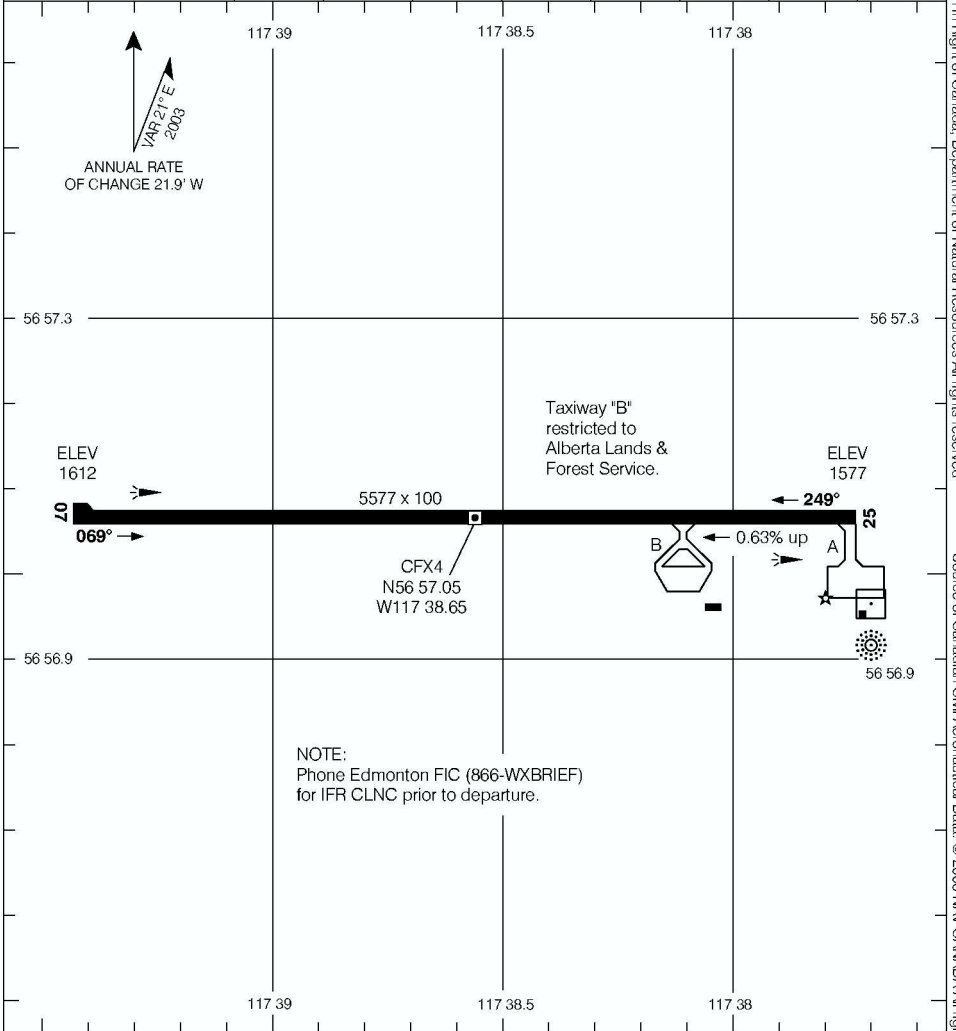

AERODROME CHART

MANNING
MANNING AB

TFC
123.2
(ATF 5 NM)

DEP
EDMONTON CENTRE
135.275

DECLARED DISTANCES

	07	25					
TORA	5577	5577					
TODA	5577	6350					
ASDA	5577	5577					
LDA	5577	5577					

TAKE-OFF MINIMA

Rwys 07,25: ½

SCALE IN FEET

AERODROME CHART
EFF 8 JUN 06

CHANGE: Editorial

MANNING AB
MANNING
NAD83

© 2006 Her Majesty The Queen In Right of Canada, Department of Natural Resources All rights reserved. Source of Canadian Civil Aeronautical Data: © 2006 NAV CANADA All rights reserved.