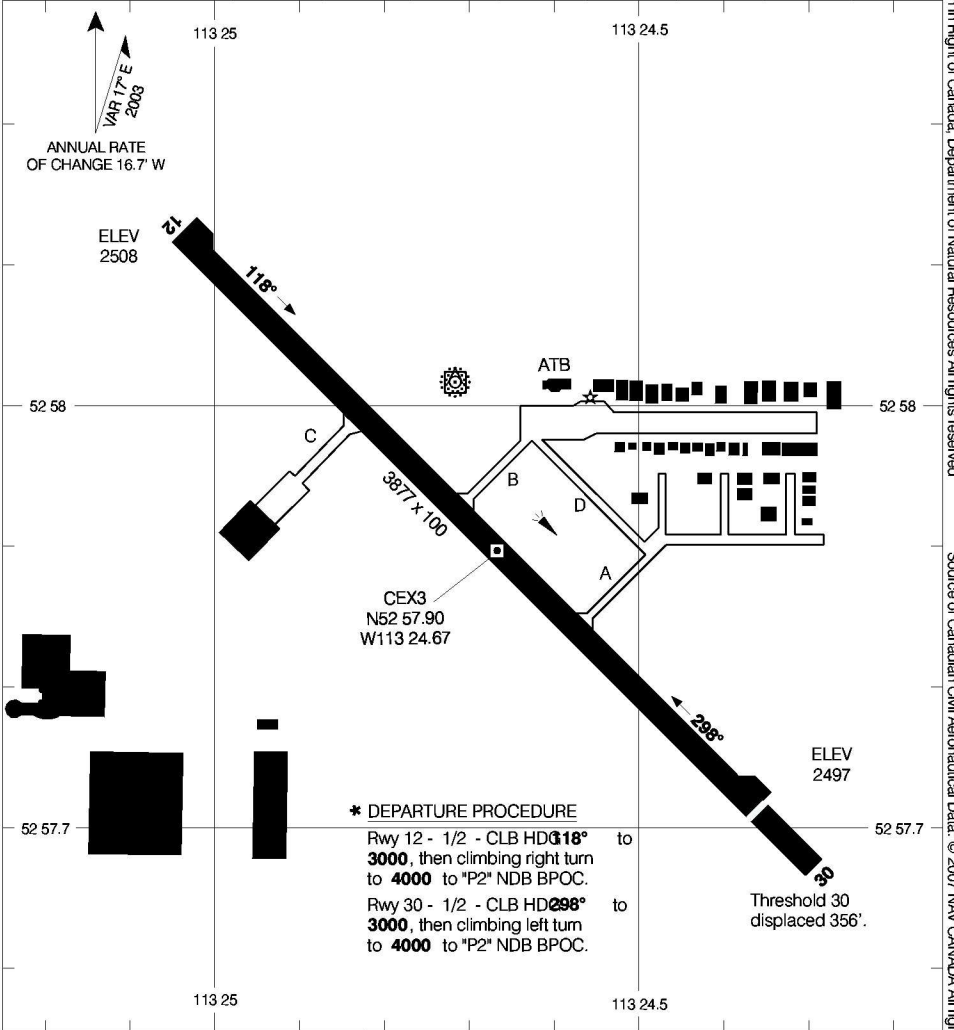

# AERODROME CHART

WETASKIWIN REGIONAL  
WETASKIWIN AB

**Q UNICOM**  
**123.5 (ATF 5 NM)**  
**O/T TFC 123.5**

**DEP**  
**EDMONTON CENTRE**  
**120.5**

**DECLARED DISTANCES**

	12	30					
TORA	3877	3877					
TODA	4359	4294					
ASDA	3877	3877					
LDA	3877	3521					

**TAKE-OFF MINIMA**

All Rwys: \*

**SCALE IN FEET**

# AERODROME CHART

EFF 10 MAY 07

CHANGE: Twy C and apron, declared distances, rwy length, ATB.

WETASKIWIN AB  
WETASKIWIN REGIONAL  
NAD83

© 2007 Her Majesty The Queen in Right of Canada, Department of Natural Resources. All rights reserved.