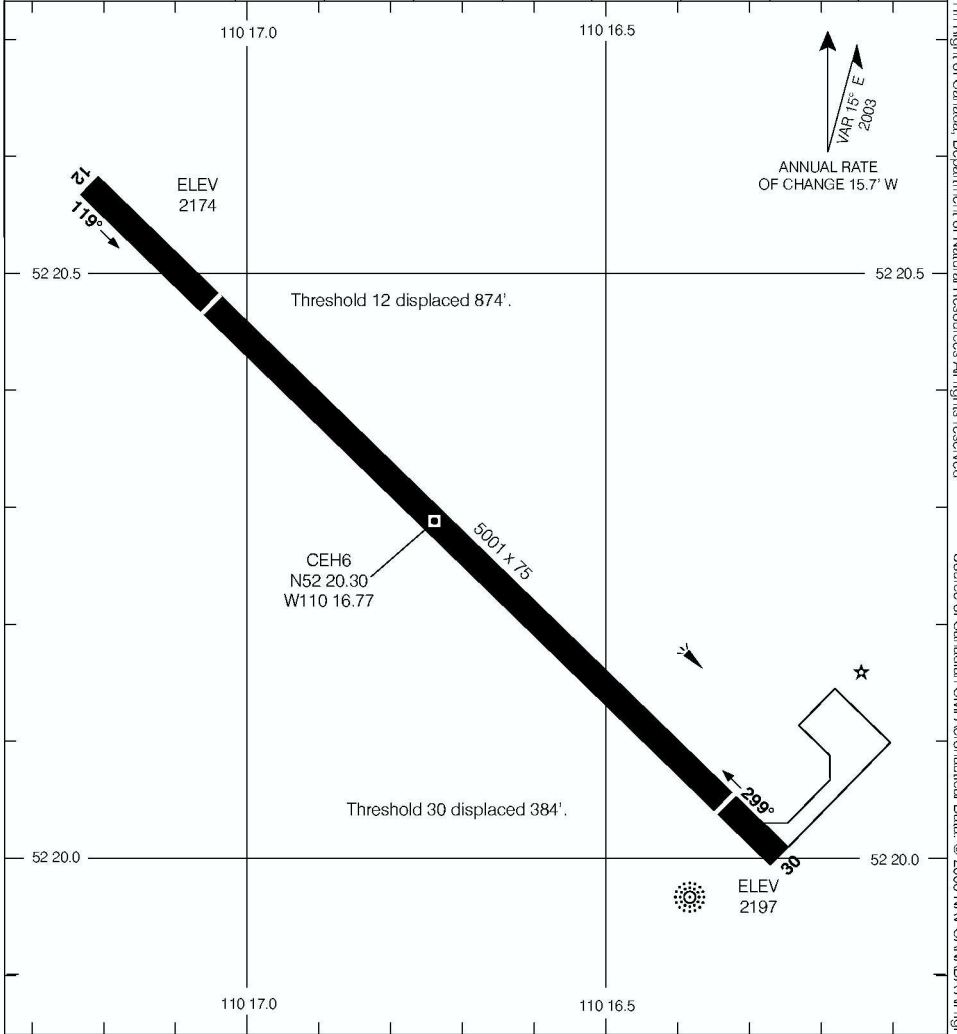

AERODROME CHART

PROVOST
PROVOST AB

RADIO EDMONTON 126.7	☉ UNICOM 122.8 (ATF 5 NM) O/T TFC 122.8	DEP EDMONTON CENTRE 133.45
-------------------------------------	--	---

DECLARED DISTANCES	12	30						
	TORA	5001	5001					
TODA	5001	5001						
ASDA	5001	5001						
LDA	4127	4617						

TAKE-OFF MINIMA	SCALE IN FEET
Rwys 12, 30: ½	

AERODROME CHART

EFF 3 AUG 06 CHANGE: DME deleted

PROVOST AB
PROVOST
NAD83

© 2006 Her Majesty The Queen In Right of Canada, Department of Natural Resources All rights reserved. Source of Canadian Civil Aeronautical Data: © 2006 NAV CANADA All rights reserved.