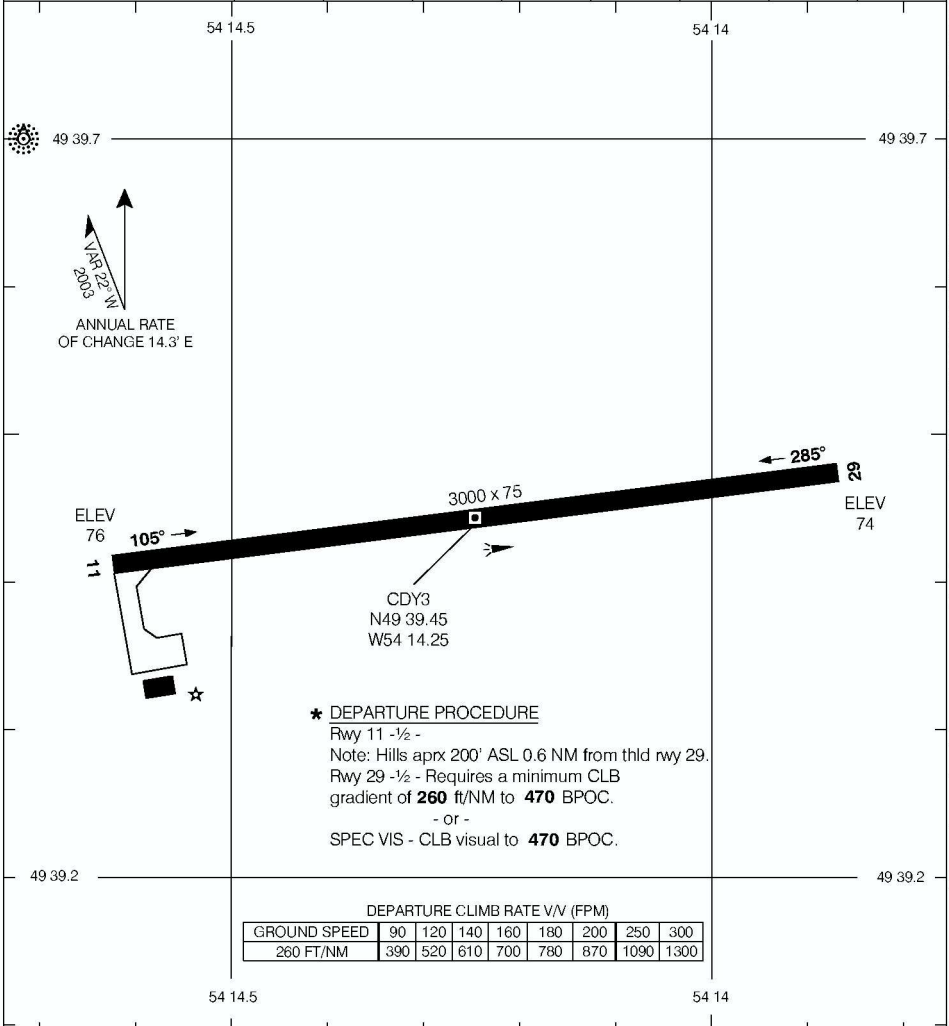

# AERODROME CHART

FOGO  
FOGO NL

**TFC**  
**123.2 (ATF 5 NM)**

**DEP**  
**GANDER CENTRE**  
**132.1 289.4**

© 2006 Her Majesty The Queen In Right of Canada, Department of Natural Resources All rights reserved

Source of Canadian Civil Aeronautical Data © 2006 NAV CANADA All rights reserved

DECLARED DISTANCES	11	29						
TORA	3000	3000						
TODA	3000	3000						
ASDA	3000	3000						
LDA	3000	3000						

DEPARTURE CLIMB RATE V/V (FPM)

GROUND SPEED	90	120	140	160	180	200	250	300
260 FT/NM	390	520	610	700	780	870	1090	1300

TAKE-OFF MINIMA

Rwy 11: \*  
Rwy 29: \*

**AERODROME CHART**  
EFF 23 NOV 06

CHANGE: Departure Procedure

FOGO NL  
FOGO  
NAD83