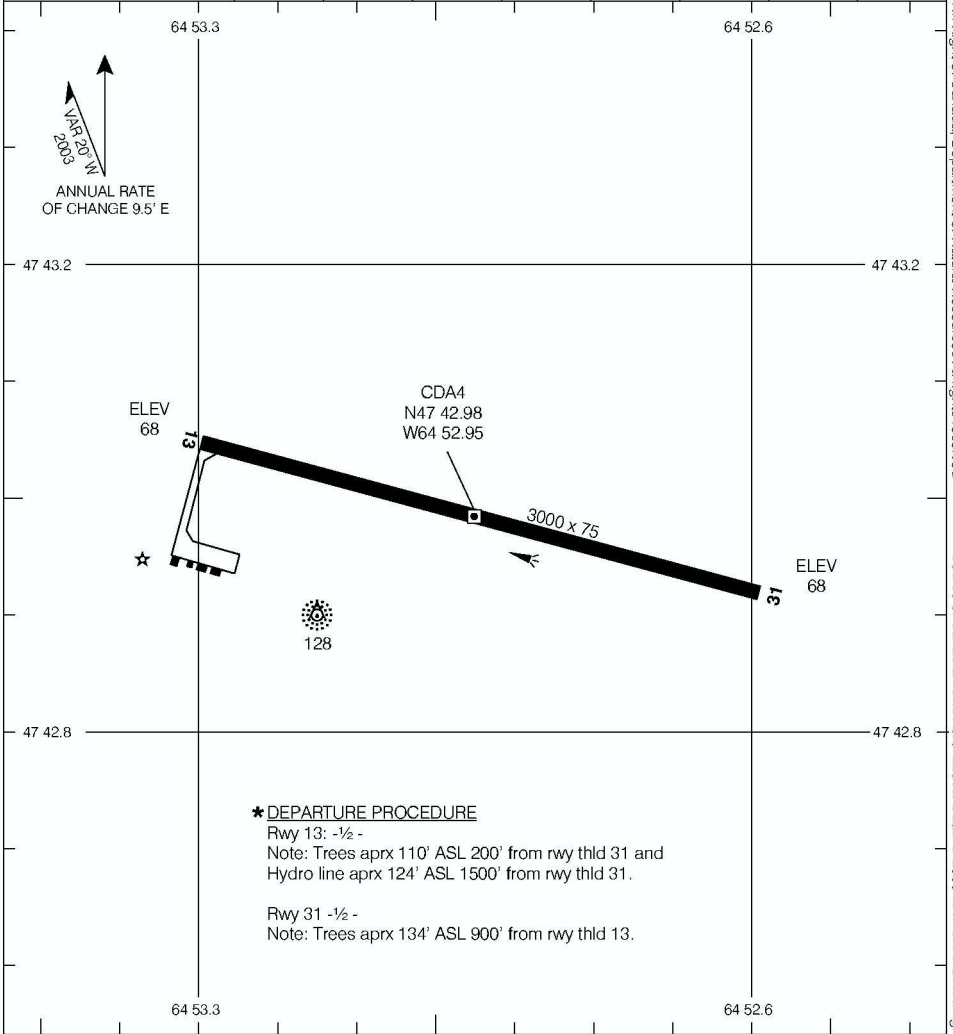

AERODROME CHART

POKEMOUCHE
POKEMOUCHE NB

UNICOM 123.0 (ATF 5 NM) O/T TFC 123.0	RADIO (DRCO) QUEBEC 123.45	DEP MONCTON CENTRE 134.25
------------------------------------------------------------------	-------------------------------------------------------	------------------------------------------------------

DECLARED DISTANCES	13	31						
TORA	3000	3000						
TODA	3000	3000						
ASDA	3000	3000						
LDA	3000	3000						

*** DEPARTURE PROCEDURE**
 Rwy 13: -½ -
 Note: Trees aprx 110' ASL 200' from rwy thld 31 and
 Hydro line aprx 124' ASL 1500' from rwy thld 31.

 Rwy 31 -½ -
 Note: Trees aprx 134' ASL 900' from rwy thld 13.

TAKE-OFF MINIMA Rwys 13, 31: *	SCALE IN FEET
-----------------------------------	-------------------

© 2006 Her Majesty The Queen In Right of Canada, Department of Natural Resources All rights reserved. Source of Canadian Civil Aeronautical Data: © 2006 NAV CANADA All rights reserved.