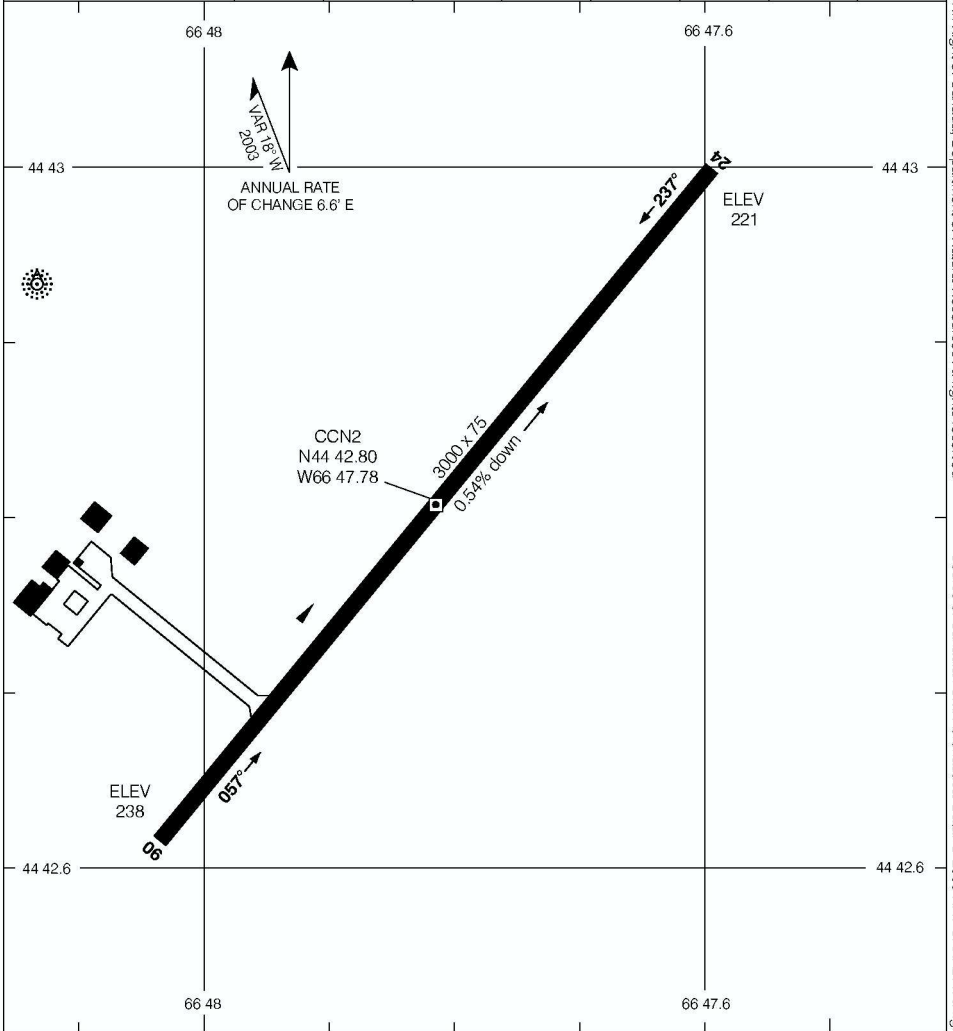

AERODROME CHART

GRAND MANAN
GRAND MANAN NB

TFC
123.2 (ATF 5 NM)

DEP
MONCTON CENTRE
124.3

DECLARED DISTANCES	06	24					
	TORA	3000	3000				
TODA	3000	3000					
ASDA	3000	3000					
LDA	3000	3000					

TAKE-OFF MINIMA	SCALE IN FEET
Rwys 06, 24: ½	500 0 500

AERODROME CHART
EFF 13 APR 06

CHANGE: Editorial

GRAND MANAN NB
GRAND MANAN
NAD83

© 2006 Her Majesty The Queen in Right of Canada, Department of Natural Resources. All rights reserved. Source of Canadian Civil Aeronautical Data: © 2006 NAV CANADA. All rights reserved.