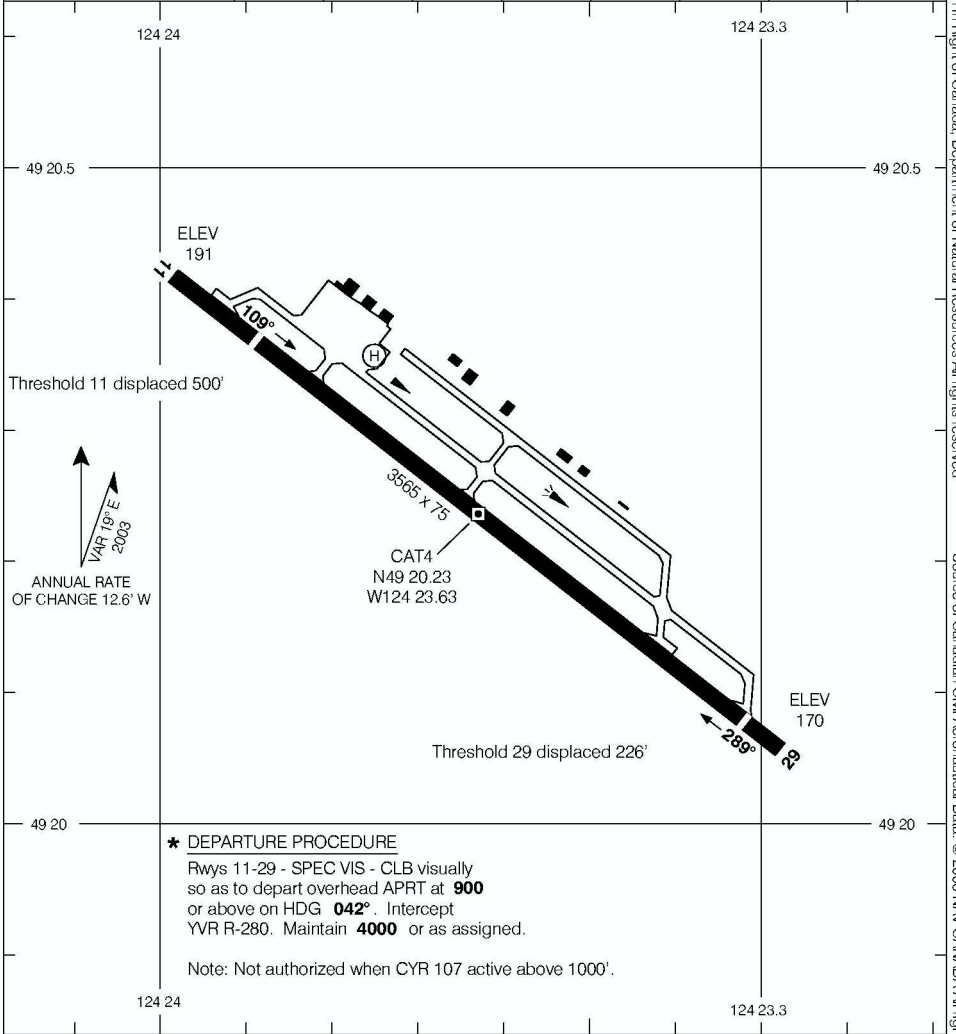

AERODROME CHART

QUALICUM BEACH
QUALICUM BEACH BC

TFC 122.8 (MF 5 NM)	DEP COMOX TERMINAL 123.7 227.6
-------------------------------	--

DECLARED DISTANCES	11	29						
	TORA	3565	3565					
TODA	3676	4565						
ASDA	3565	3565						
LDA	3065	3339						

TAKE-OFF MINIMA	SCALE IN FEET
Rwys 11; 29: *	

AERODROME CHART
EFF 3 AUG 06 CHANGE: Editorial

QUALICUM BEACH BC
QUALICUM BEACH
NAD83

© 2006 Her Majesty The Queen In Right of Canada, Department of Natural Resources All rights reserved. Source of Canadian Civil Aeronautical Data © 2006 NAV CANADA All rights reserved.