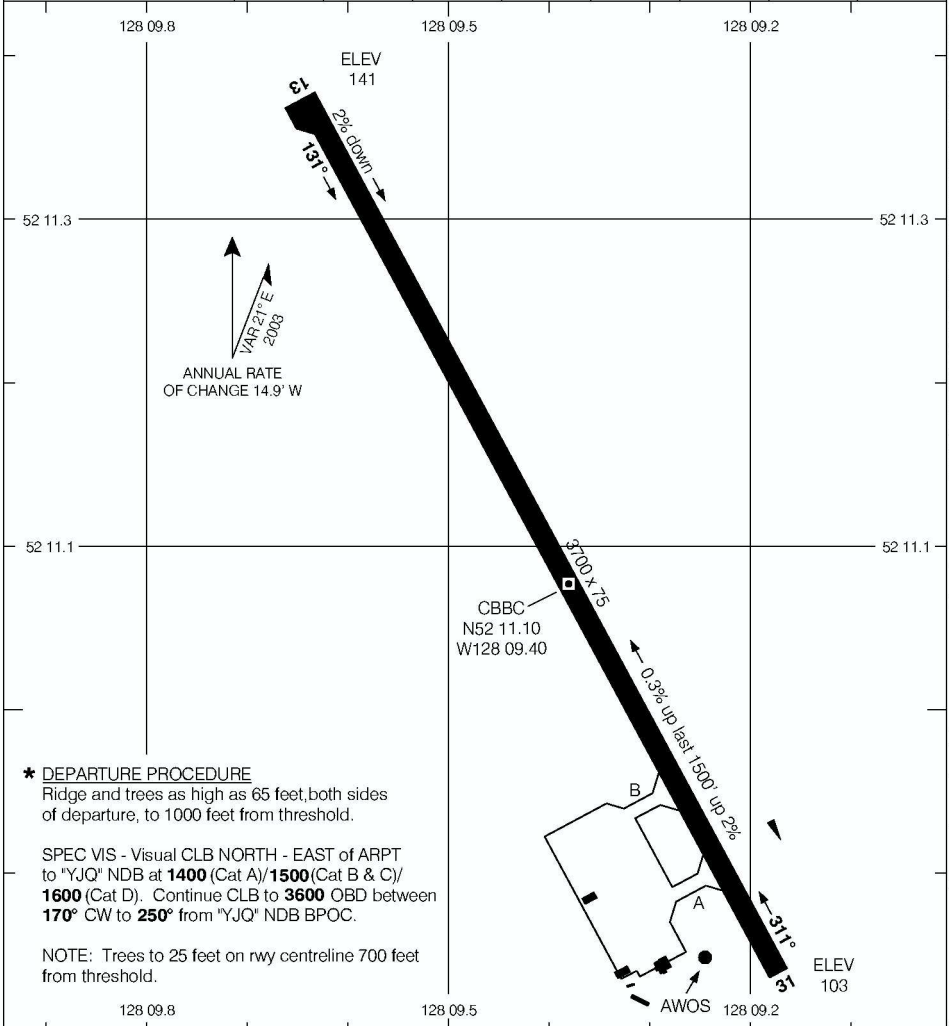

AERODROME CHART

BELLA BELLA (CAMPBELL ISLAND)
BELLA BELLA BC

TFC
122.8
(ATF 5 NM)

DEP
PACIFIC RADIO
126.7

DECLARED DISTANCES	13	31						
	TORA	3700	3700					
TODA	4700	4700						
ASDA	3700	3700						
LDA	3700	3700						

AERODROME CHART CHANGE: AWOS added BELLA BELLA BC
EFF 13 APR 06 BELLA BELLA (CAMPBELL ISLAND) NAD83

© 2006 Her Majesty The Queen In Right of Canada, Department of Natural Resources All rights reserved. Source of Canadian Civil Aeronautical Data © 2006 NAV CANADA All rights reserved.