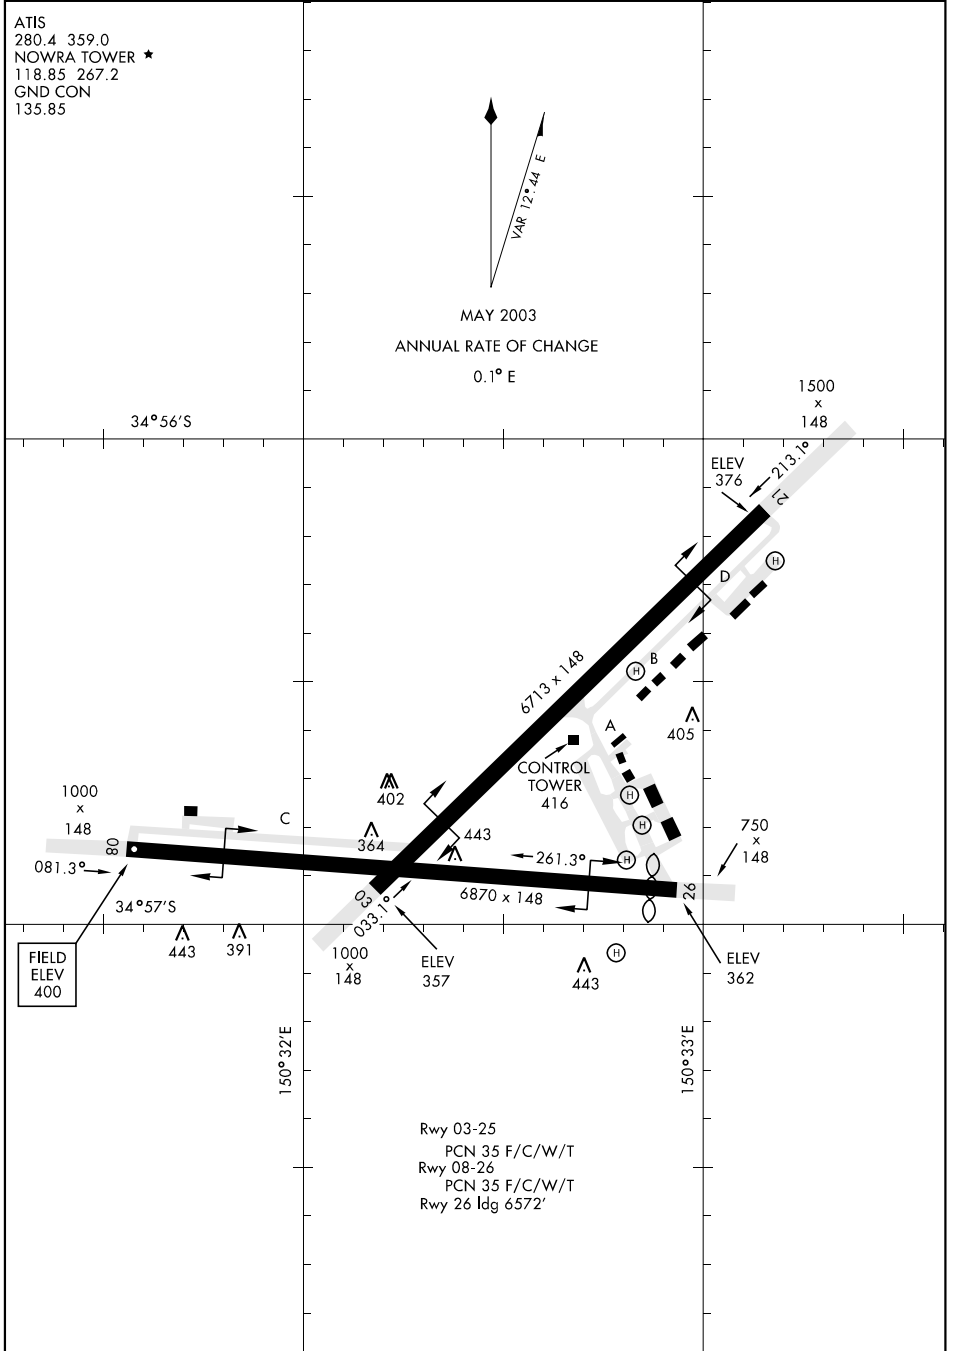

AIRPORT DIAGRAM

[USN] AFD-2784 (RAAF)

NOWRA (YSNW)

NOWRA, AUSTRALIA

ATIS
 280.4 359.0
 NOWRA TOWER ★
 118.85 267.2
 GND CON
 135.85

 MAY 2003
 ANNUAL RATE OF CHANGE
 0.1° E

AIRPORT DIAGRAM

WGS DATUM

NOWRA, AUSTRALIA

NOWRA (YSNW)

Effective 31 AUG 2006 - 28 SEP 2006