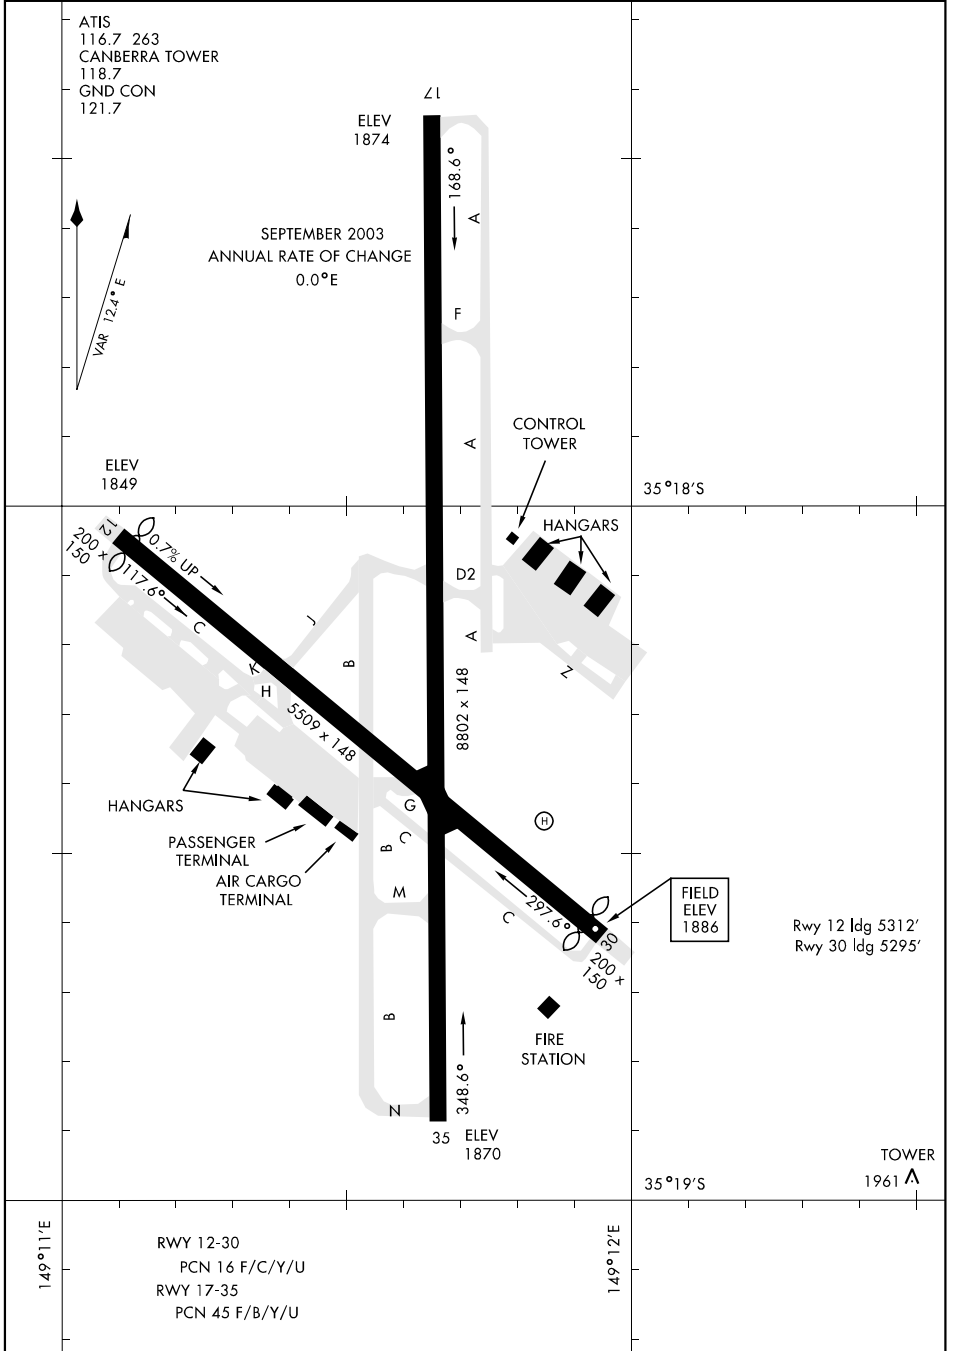

AIRPORT DIAGRAM

[USAF] AFD-3351 (CAA/RAAF)

CANBERRA (YSCB)
CANBERRA, A.C.T., AUSTRALIA

AIRPORT DIAGRAM

CANBERRA, A.C.T., AUSTRALIA
CANBERRA (YSCB)

Effective 31 AUG 2006 - 28 SEP 2006