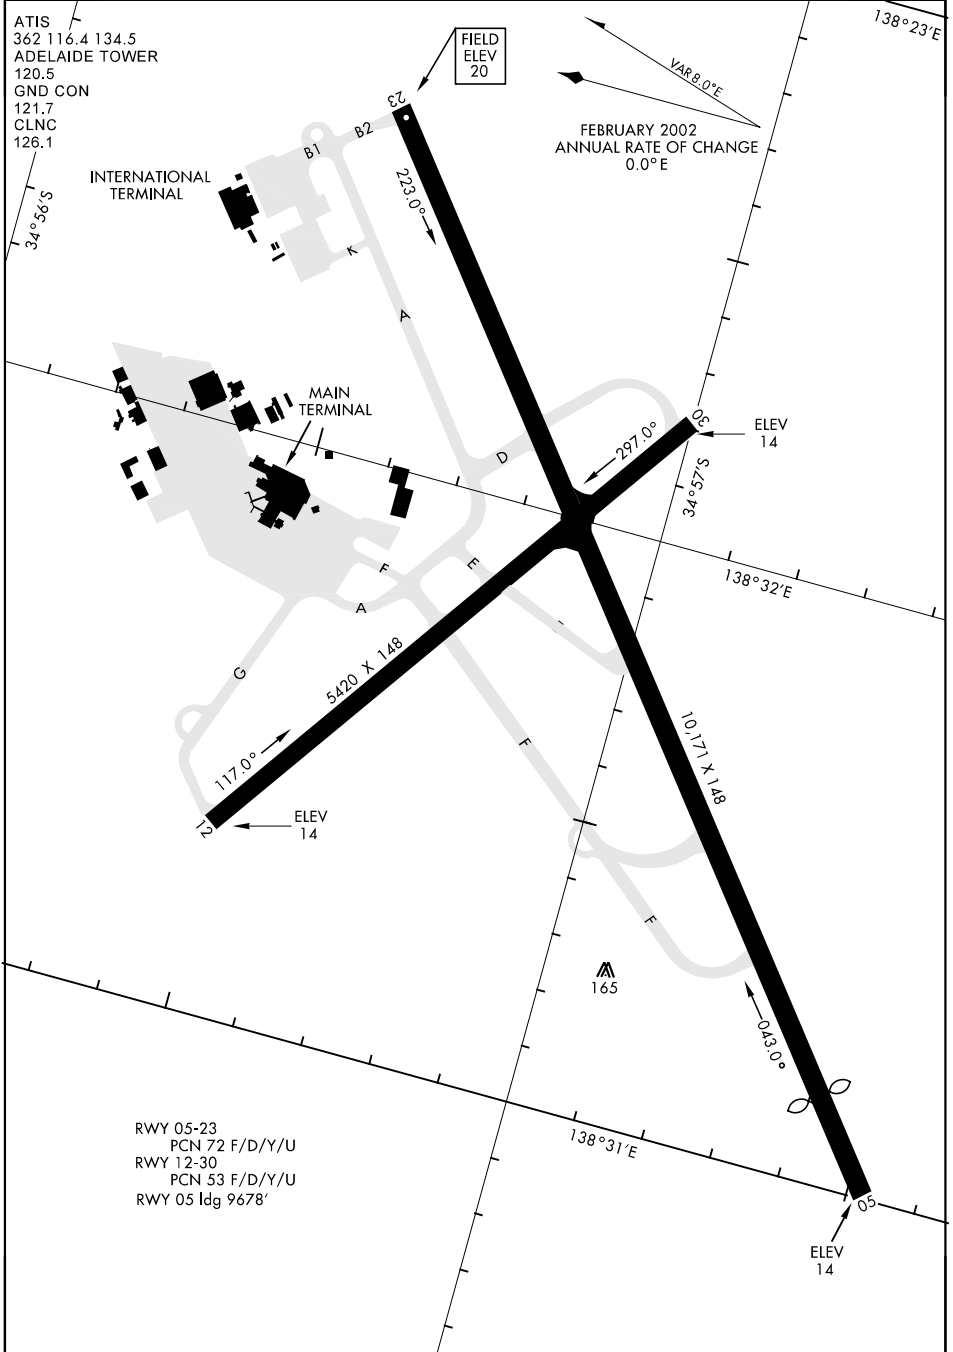

05300

AIRPORT DIAGRAM

[USAF] AFD-2266 (FAC)

ADELAIDE INTL (YPAD)

ADELAIDE, S.A., AUSTRALIA

AIRPORT DIAGRAM

WGS 84

ADELAIDE, S.A., AUSTRALIA