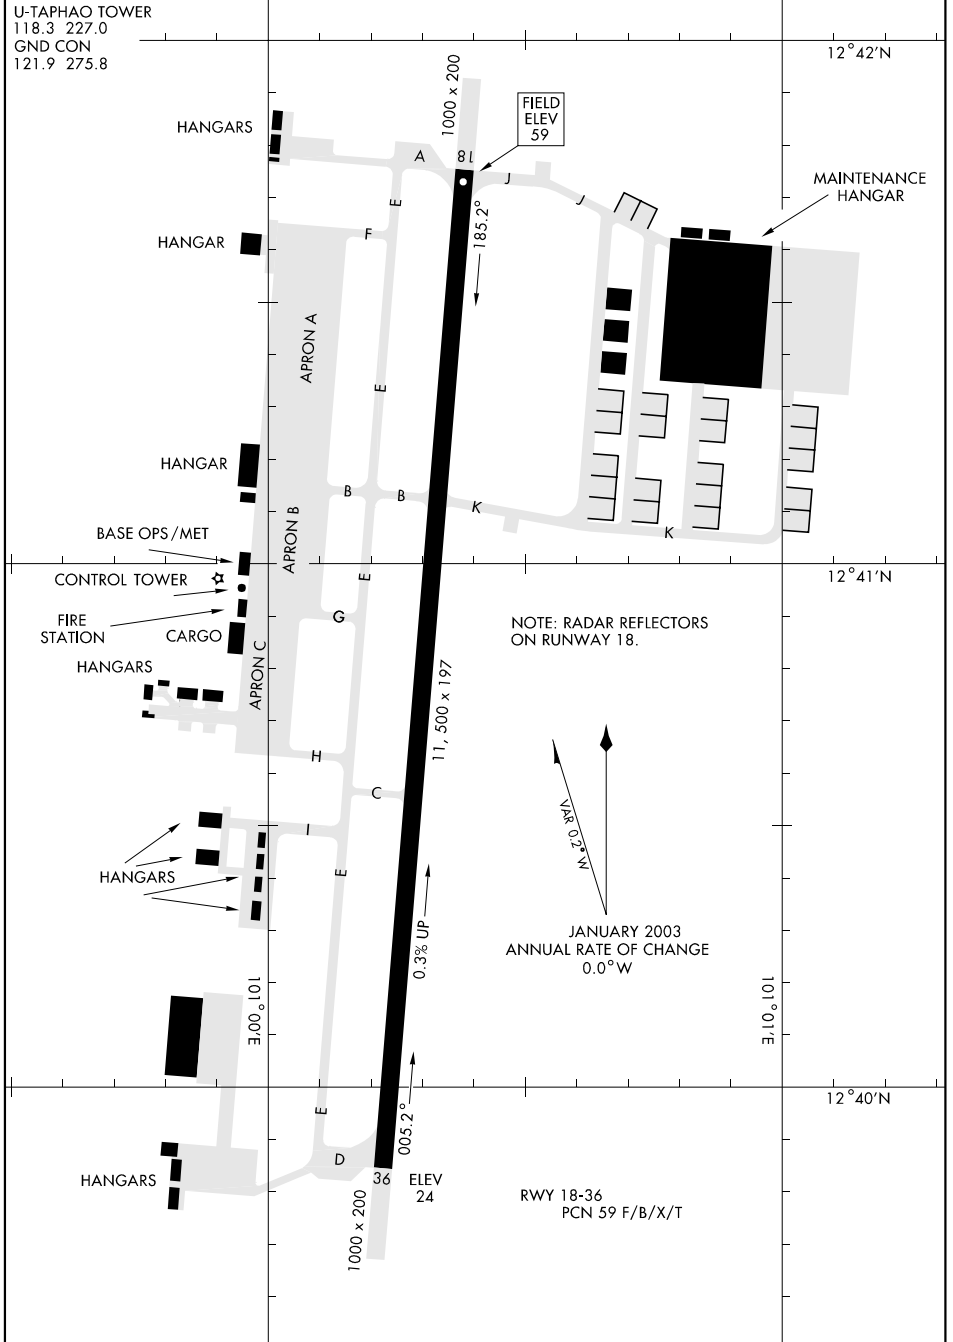

AIRPORT DIAGRAM

[USAF] AFD-2672 (RTN)

U-TAPHAO INTL (VTBU)

RAYONG, THAILAND

AIRPORT DIAGRAM

WGS DATUM

RAYONG, THAILAND

U-TAPHAO INTL (VTBU)