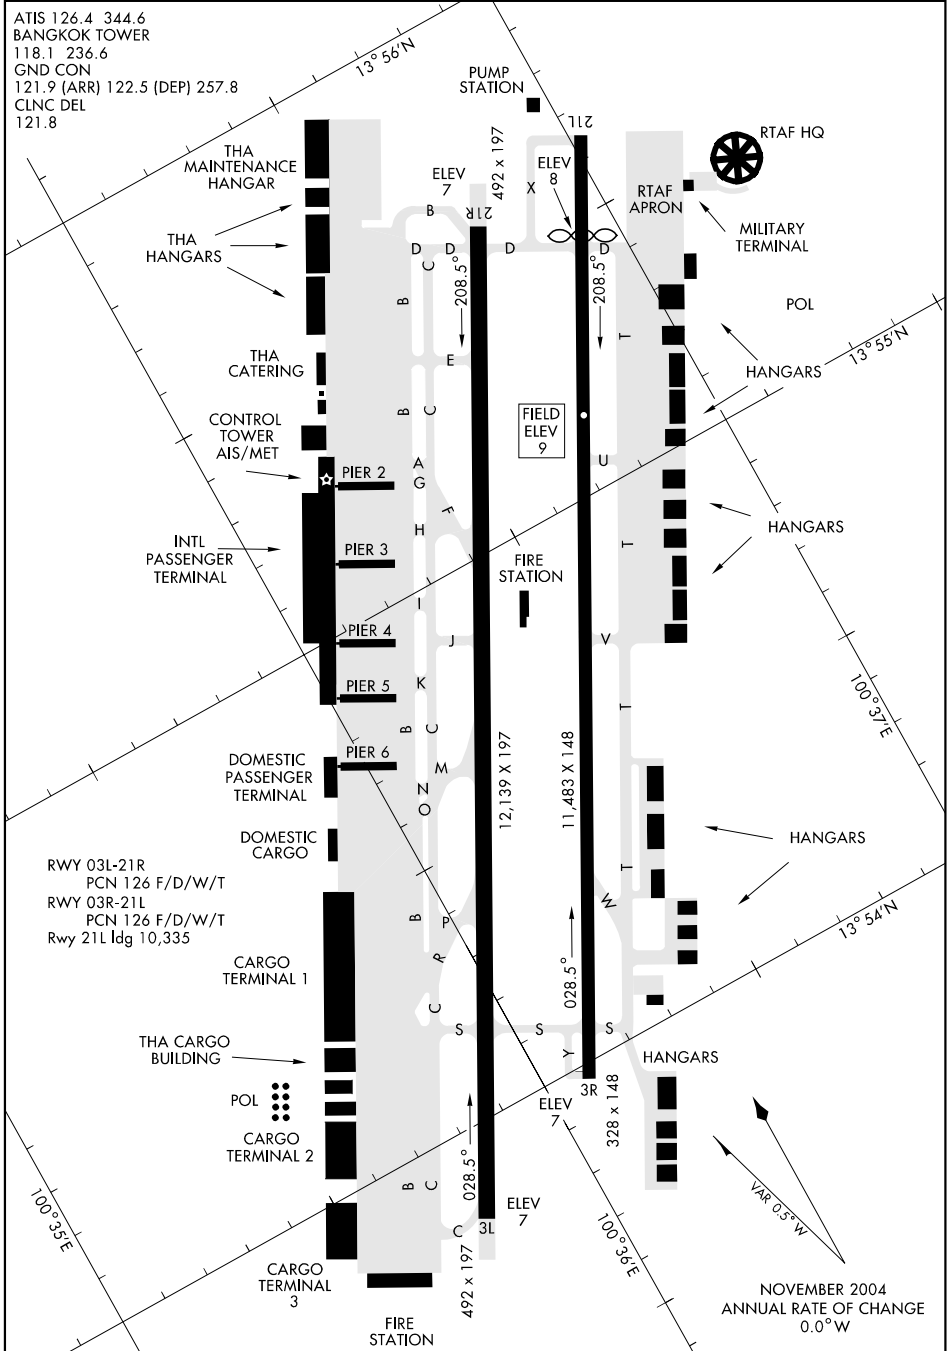

AIRPORT DIAGRAM

[USAF] AFD-1902 (TDCA)

BANGKOK INTL (VTBD)

BANGKOK, THAILAND

ATIS 126.4 344.6
 BANGKOK TOWER
 118.1 236.6
 GND CON
 121.9 (ARR) 122.5 (DEP) 257.8
 CLNC DEL
 121.8

AIRPORT DIAGRAM

WGS 84

BANGKOK, THAILAND

BANGKOK INTL (VTBD)

Effective 31 AUG 2006 - 28 SEP 2006